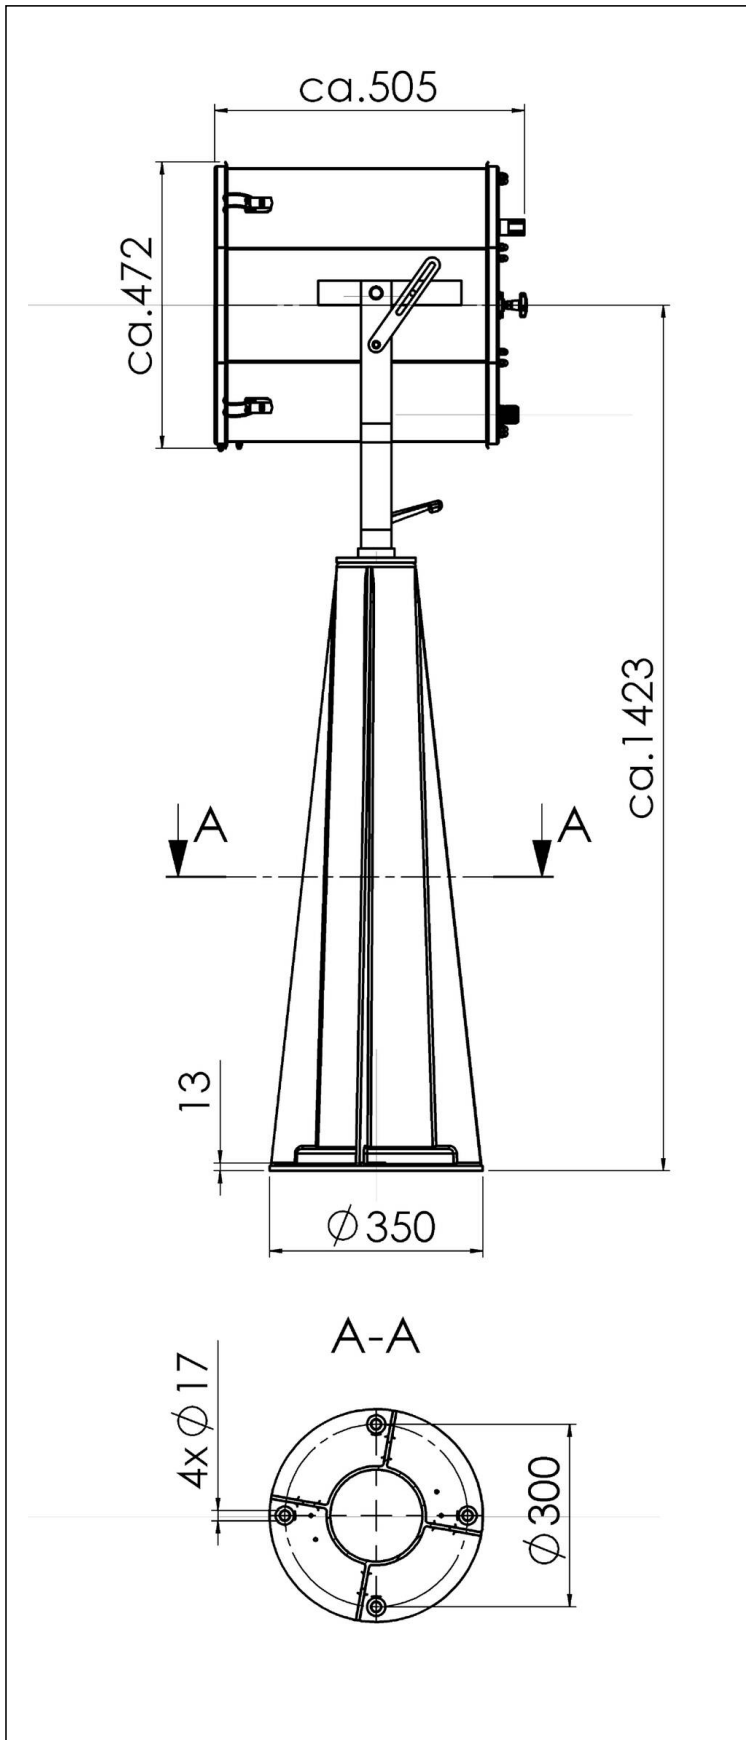

Your Contact:

WISKA Hoppmann GmbH

Kisdorfer Weg 28 · 24568 Kaltenkirchen · Germany

☎ +49-4191-508-0 · 📠 +49-4191-508-209

contact@wiska.de · www.wiska.com