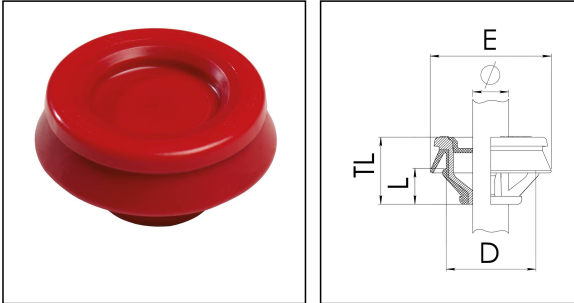

CLIXX® 20 RD

Membrane cable entry with strain relief, plastic, RAL 3000, M20

Products may differ in size, colour and appearance to those shown. If you require further information or customisation, please contact us directly.

Material	Polypropylene
Material membrane	TPE
Temp. range min	-40 °C
Temp. range max	65 °C
Glow wire test	750 °C
Protection class	IP66 / IP67
Ø Connection thread D	20
Length screw-in thread L	7,3 mm
Ø cable diameter min	6 mm
Ø cable diameter max	13 mm
Collar diameter (E)	28 mm - 33 mm
Total length TL	15 mm
Ø Drilling	20,5 mm - 20,7 mm
Wall thickness S	0,8 mm - 3,5 mm
Product Color	RAL 3000
Order no. RAL 3000	10101934
Type	CLIXX® 20 RD
Packing unit	50
EAN number	4007685042284
Tariff number	39269097
ETIM-Classification	EC000451