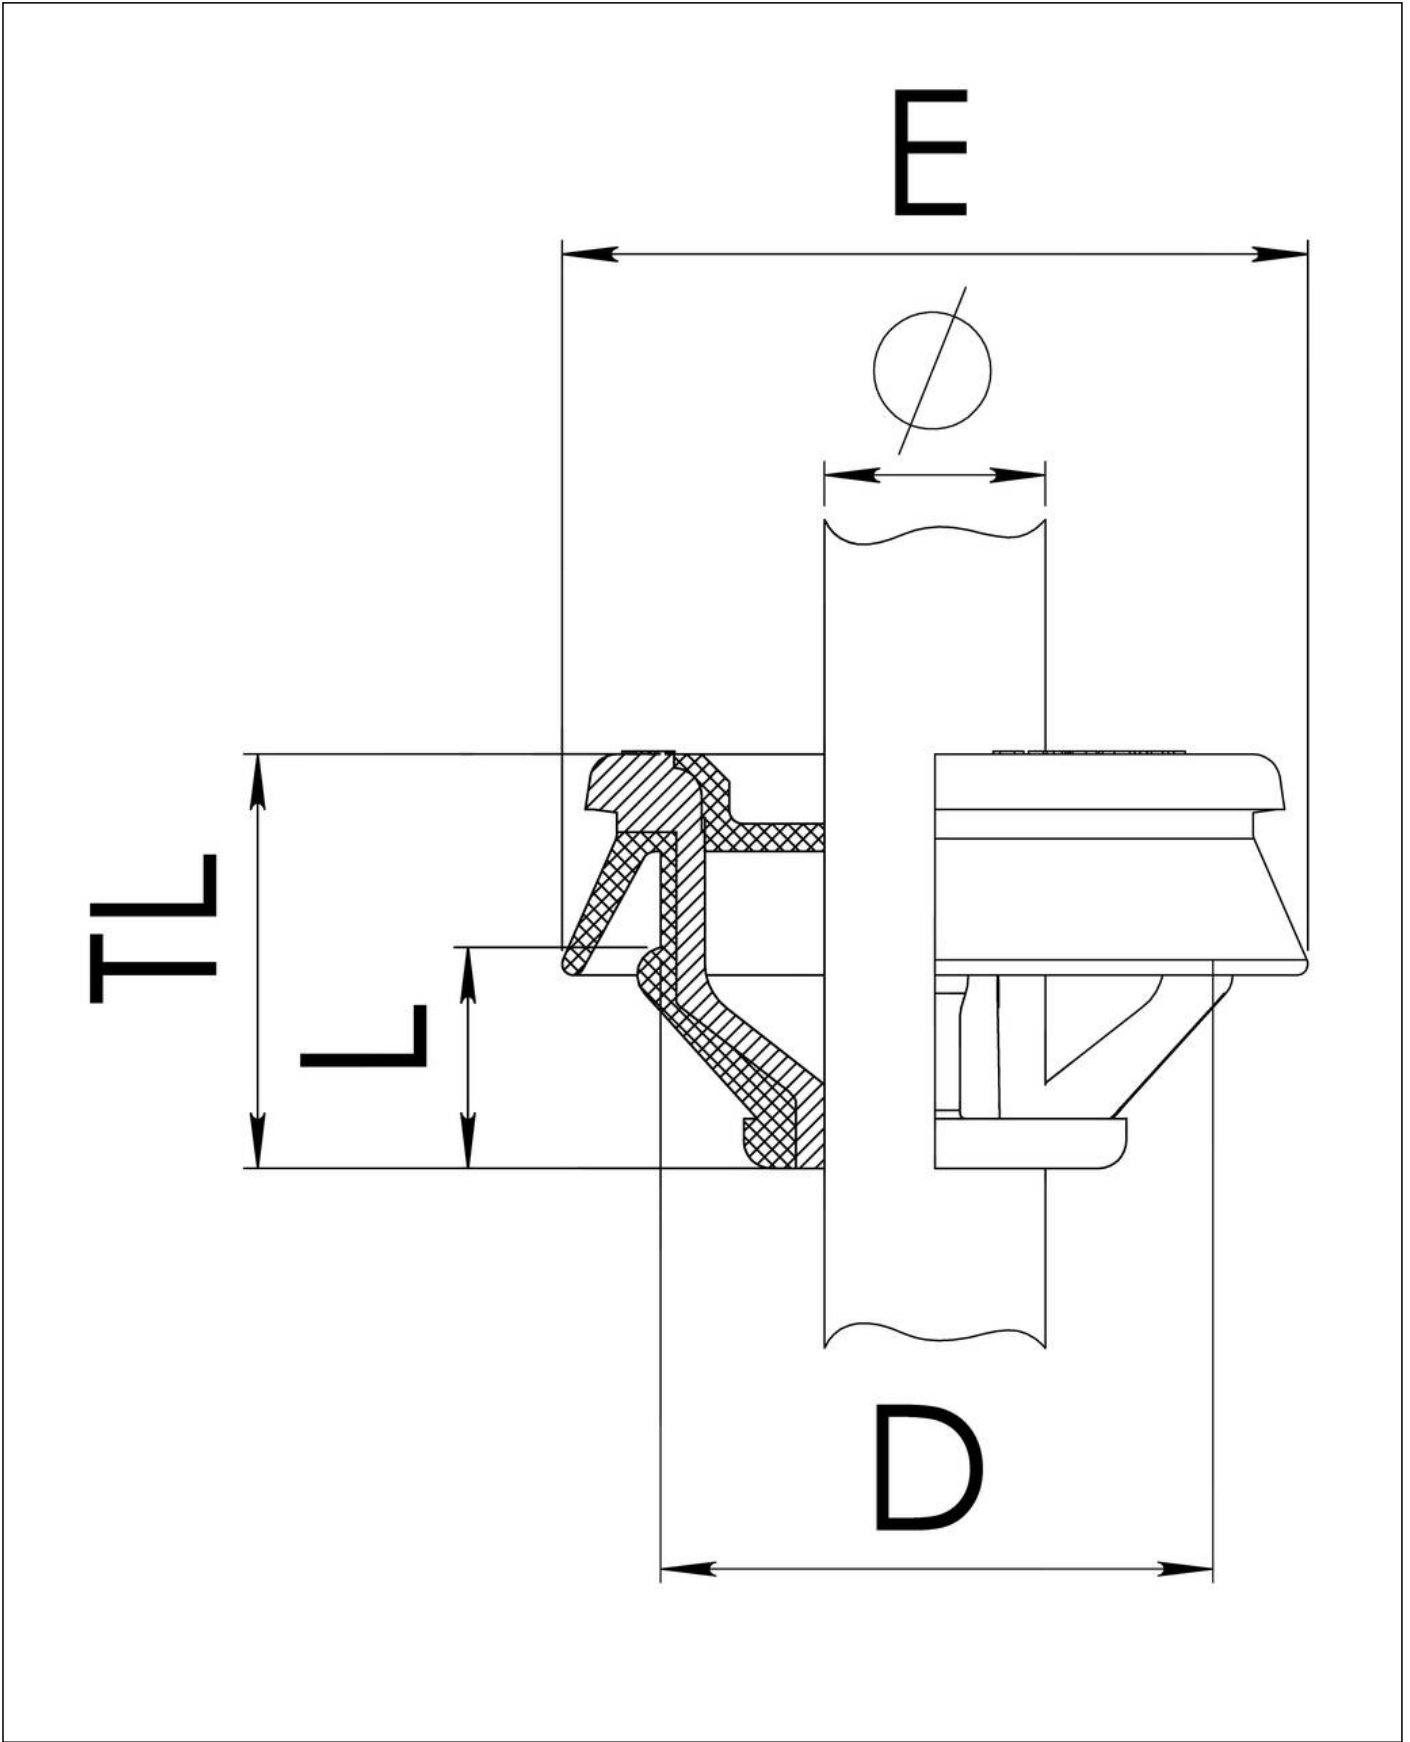

Your Contact:
WISKA Hoppmann GmbH
Kisdorfer Weg 28 · 24568 Kaltenkirchen · Germany
☎ +49-4191-508-0 · 📠 +49-4191-508-209
contact@wiska.de · www.wiska.com