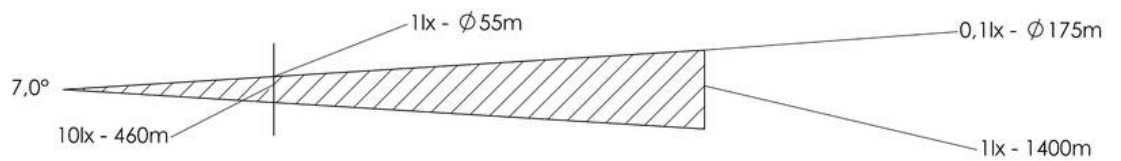

Your Contact:

WISKA Hoppmann GmbH

Kisdorfer Weg 28 · 24568 Kaltenkirchen · Germany

☎ +49-4191-508-0 · 📠 +49-4191-508-209

contact@wiska.de · www.wiska.com