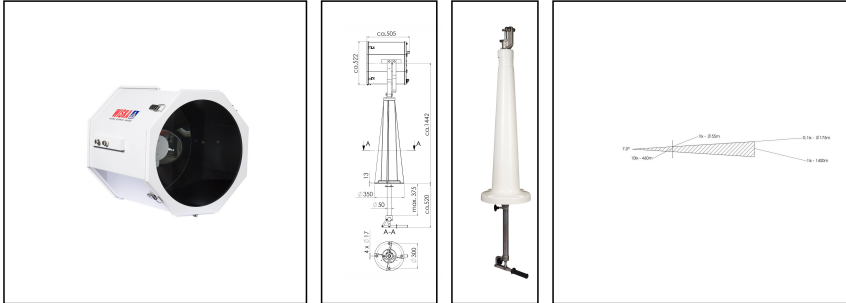

SW450 -2000-X(230)-P10-I01

Searchlight for halogen lamp Ø 450mm 2000W 230V

Products may differ in size, colour and appearance to those shown. If you require further information or customisation, please contact us directly.

WISKA-Order no.	10101971
Type	SW450 -2000-X(230)-P10-I01
Material	Stainless steel
Colour	RAL 9016
Surface	Powder coated
Wattage	2000 W
Voltage max. (V)	230 V
Type of Voltage	AC
Frequence	50/60 Hz
Protection class	IP56
Operational areas	Outdoor
Reflector	Glass
Focusing	manuel
Lightsource	Halogen lamp
Lightsource incl.	No
Light performance	immediately
Range (1 lux)	1430 m
Light intensity mio/cd	2
Divergence	7°/10
Lampholder	GY 16
Number of lampholder	1 ST
Temp. range min	-25 °C
Temp. range max	45 °C
Type of cable gland	ESKVS 20
Material cable gland	Polyamide

Remarks:

SW450: Searchlight for halogen-lamp 230V, IP56, glass parabolic mirror 450mm
2000W

Voltage: 230V

P10: Cabin Control with Pedestal, aluminium

I01: manuel,stepless focusing

Equipment:

- Toughened front glass
- Rubber sealing
- Quick fastening devices
- Connection cable 3m
- Anti dazzle screen
- Focussing