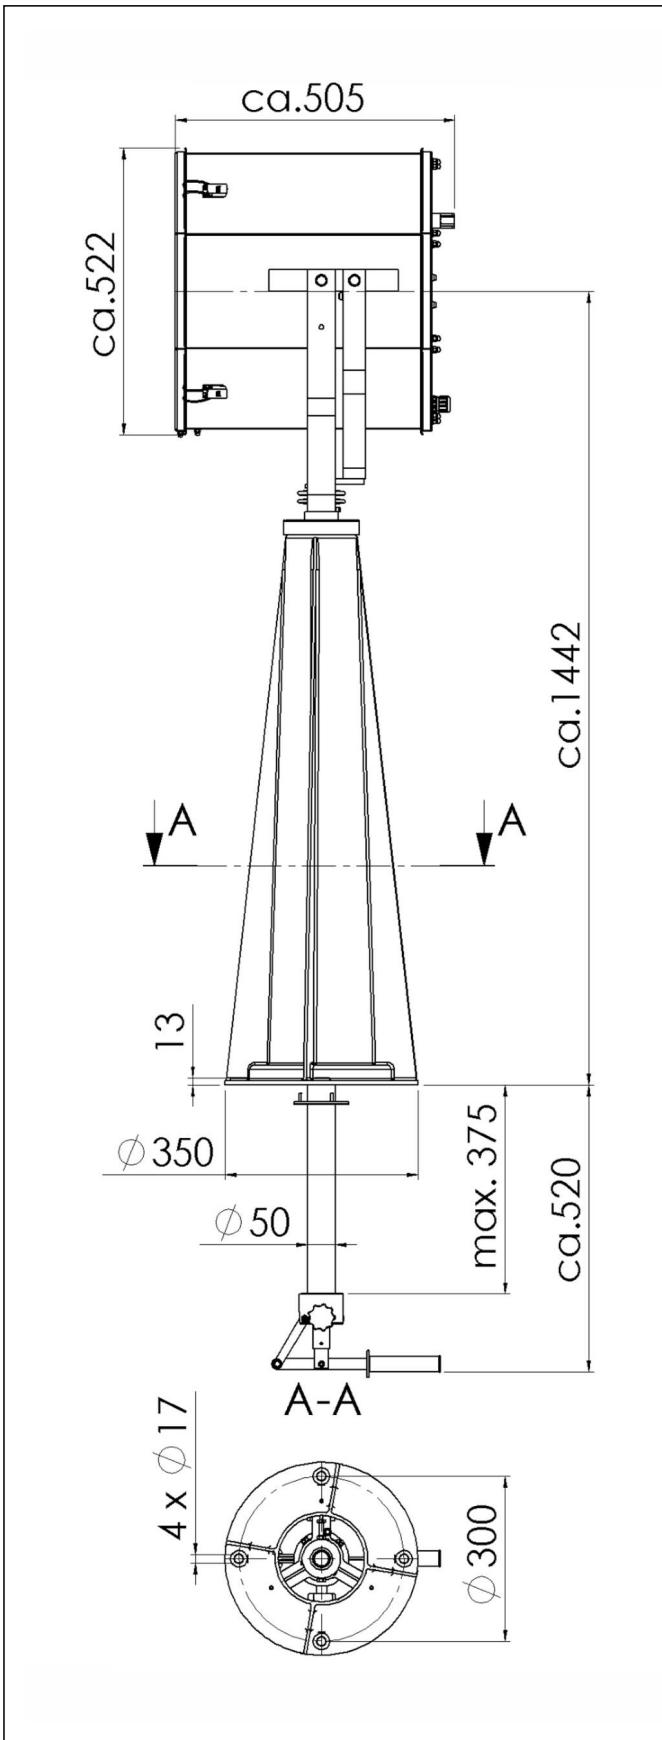

Your Contact:

WISKA Hoppmann GmbH

Kisdorfer Weg 28 · 24568 Kaltenkirchen · Germany

☎ +49-4191-508-0 · 📠 +49-4191-508-209

contact@wiska.de · www.wiska.com