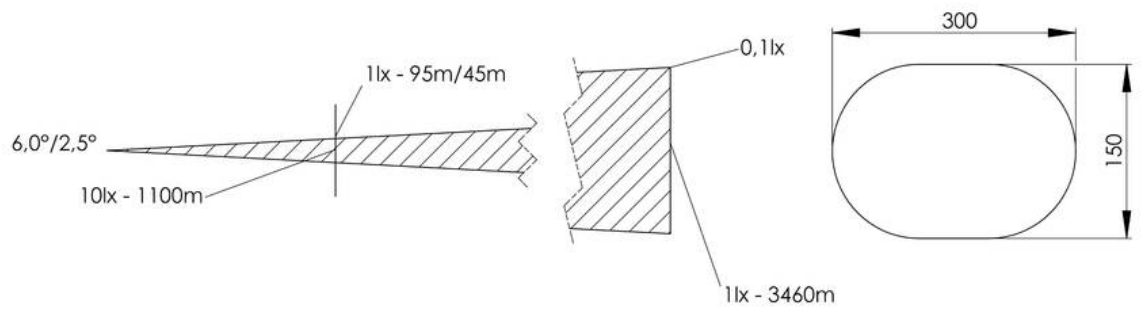

Your Contact:

WISKA Hoppmann GmbH

Kisdorfer Weg 28 · 24568 Kaltenkirchen · Germany

☎ +49-4191-508-0 · 📠 +49-4191-508-209

contact@wiska.de · www.wiska.com