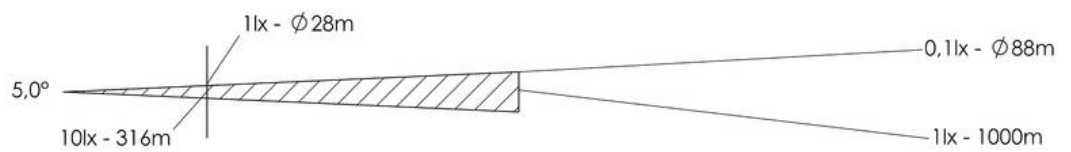

Your Contact:

WISKA Hoppmann GmbH

Kisdorfer Weg 28 · 24568 Kaltenkirchen · Germany

☎ +49-4191-508-0 · 📠 +49-4191-508-209

contact@wiska.de · www.wiska.com