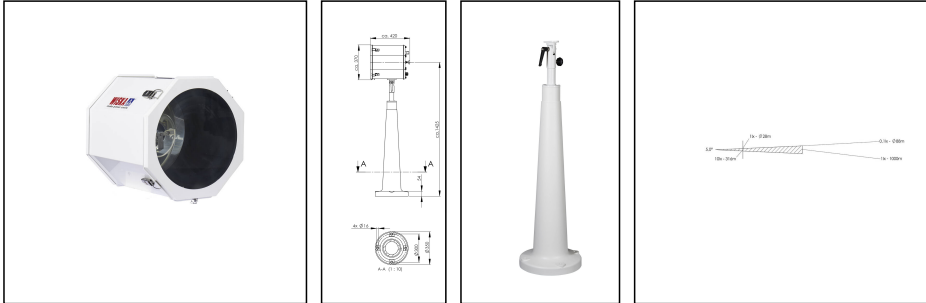

SW300A-250-X(24)-P07

Searchlight for halogen lamps Ø 300mm 250W 24V, aluminium reflector

Products may differ in size, colour and appearance to those shown. If you require further information or customisation, please contact us directly.

WISKA-Order no.	10102307
Type	SW300A-250-X(24)-P07
Material	Stainless steel
Colour	RAL 9016
Surface	Powder coated
Wattage	250 W
Voltage max. (V)	24 V
Type of Voltage	DC
Protection class	IP56
Operational areas	Outdoor
Reflector	Aluminium
Focusing	fixed focus
Lightsource	Halogen lamp
Lightsource incl.	No
Light performance	immediately
Range (1 lux)	1000 m
Light intensity mio/cd	1
Divergence	4,5°/10
Lampholder	G6,35
Number of lampholder	1 ST
Temp. range min	-25 °C
Temp. range max	45 °C
Type of cable gland	ESKVS 20
Material cable gland	Polyamide
Type of cable	non-armoured

Remarks:

SW300A: Searchlight for halogen lamp 24V, IP56, aluminium parabolic mirror 300mm

250W

Voltage: 24V

P07: pedestal DP300, polyurethan

Equipment:

- Toughened front glass
- Rubber sealing
- Quick fastening devices
- Connection cable 3m
- Anti dazzle screen