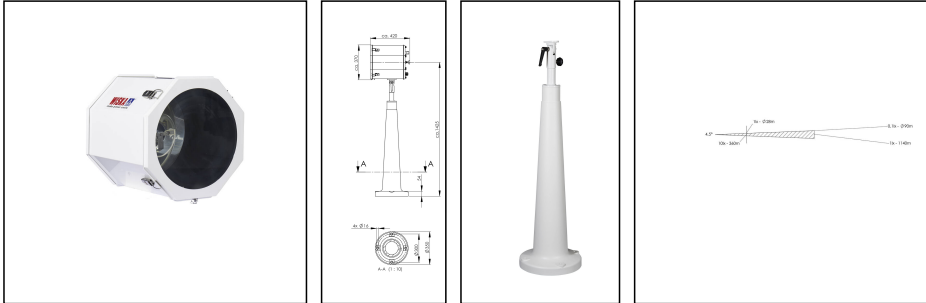

SW300 -250-X(24)-P07-I01

Searchlight for halogen lamps Ø 300mm 250W 24V

Products may differ in size, colour and appearance to those shown. If you require further information or customisation, please contact us directly.

WISKA-Order no.	10102308
Type	SW300 -250-X(24)-P07-I01
Material	Stainless steel
Colour	RAL 9016
Surface	Powder coated
Wattage	250 W
Voltage max. (V)	24 V
Type of Voltage	DC
Protection class	IP56
Operational areas	Outdoor
Reflector	Glass
Focusing	manuel
Lightsource	Halogen lamp
Lightsource incl.	No
Light performance	immediately
Range (1 lux)	1140 m
Light intensity mio/cd	1,3
Divergence	4,5°/10
Lampholder	G6,35
Number of lampholder	1 ST
Temp. range min	-25 °C
Temp. range max	45 °C
Type of cable gland	ESKVS 20
Material cable gland	Polyamide
Type of cable	non-armoured

Remarks:

SW300: Searchlight for halogen lamp 24V, IP56 glass parabolic mirror 300mm

250W

Voltage: 24V

P07: pedestal DP300, polyurethan

I01: manuel, stepless focusing

Equipment:

- Toughened front glass
- Rubber sealing
- Quick fastening devices
- Connection cable 3m
- Anti dazzle screen