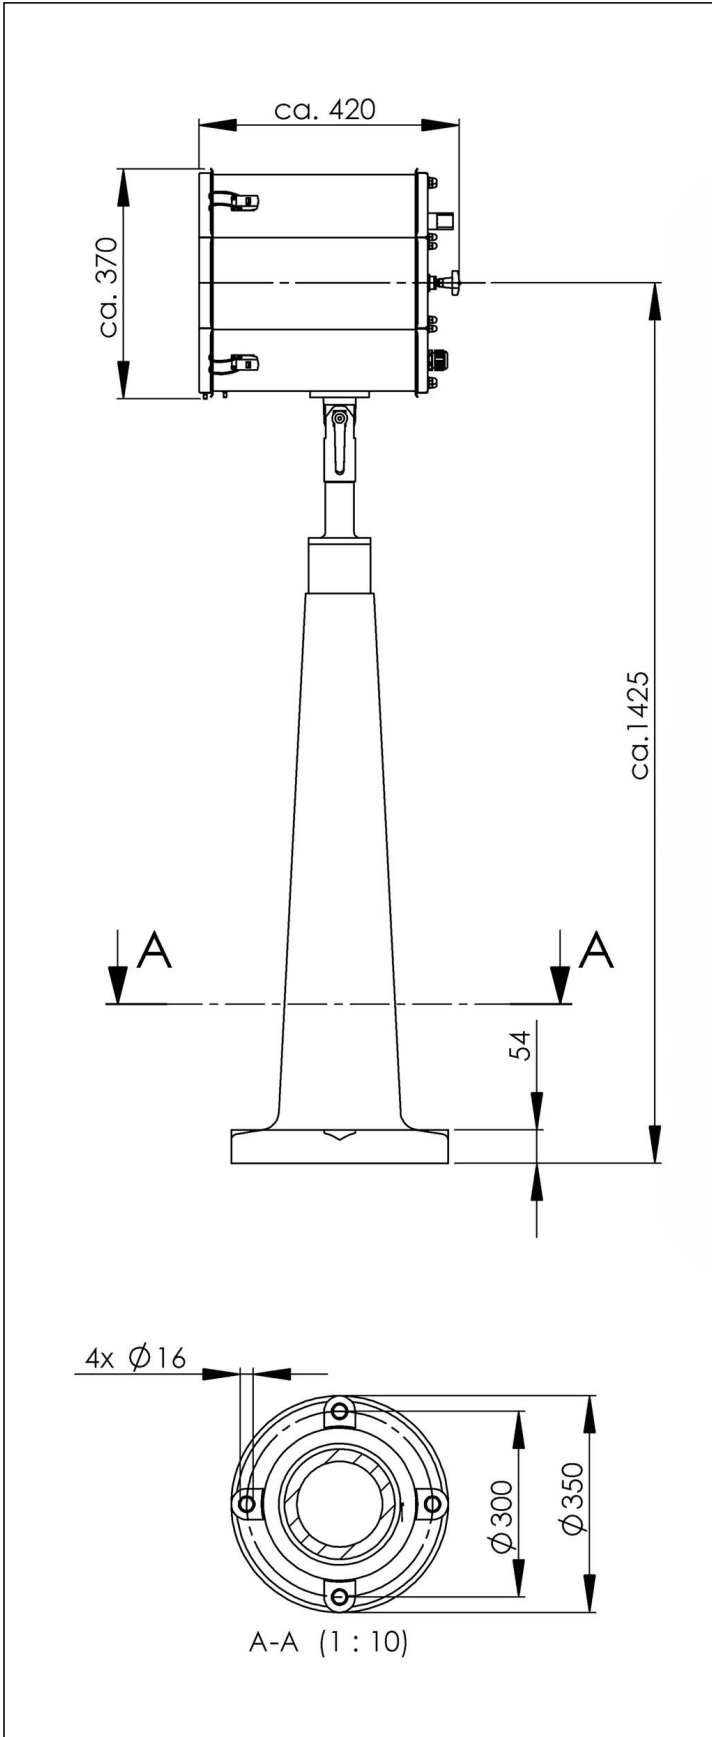

Your Contact:

WISKA Hoppmann GmbH

Kisdorfer Weg 28 · 24568 Kaltenkirchen · Germany

☎ +49-4191-508-0 · 📠 +49-4191-508-209

✉ contact@wiska.de · 🌐 www.wiska.com