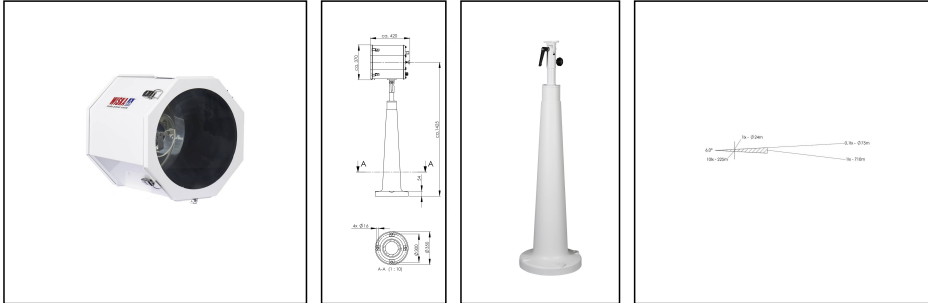

SW300A-500-X(230)-P07

Searchlight for halogen lamps Ø 300mm 500W 230V, aluminium reflector

Products may differ in size, colour and appearance to those shown. If you require further information or customisation, please contact us directly.

WISKA-Order no.	10102311
Type	SW300A-500-X(230)-P07
Material	Stainless steel
Colour	RAL 9016
Surface	Powder coated
Wattage	500 W
Voltage max. (V)	230 V
Type of Voltage	AC
Frequence	50/60 Hz
Protection class	IP56
Operational areas	Outdoor
Reflector	Aluminium
Focusing	fixed focus
Lightsource	Halogen lamp
Lightsource incl.	No
Light performance	immediately
Range (1 lux)	710 m
Light intensity mio/cd	0,5
Divergence	6°/10
Lampholder	GY 9,5
Number of lampholder	1 ST
Temp. range min	-25 °C
Temp. range max	45 °C
Type of cable gland	ESKVS 20
Material cable gland	Polyamide

Remarks:

SW300A: Searchlight for halogen lamp 230V, IP56, aluminium parabolic mirror 300mm

500W

Voltage: 230V

P07: pedestal DP300, polyurethan

Equipment:

- Toughened front glass
- Rubber sealing
- Quick fastening devices
- Connection cable 3m
- Anti dazzle screen