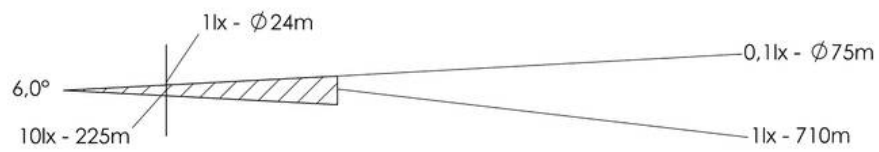

Your Contact:

WISKA Hoppmann GmbH

Kisdorfer Weg 28 · 24568 Kaltenkirchen · Germany

☎ +49-4191-508-0 · 📠 +49-4191-508-209

contact@wiska.de · www.wiska.com