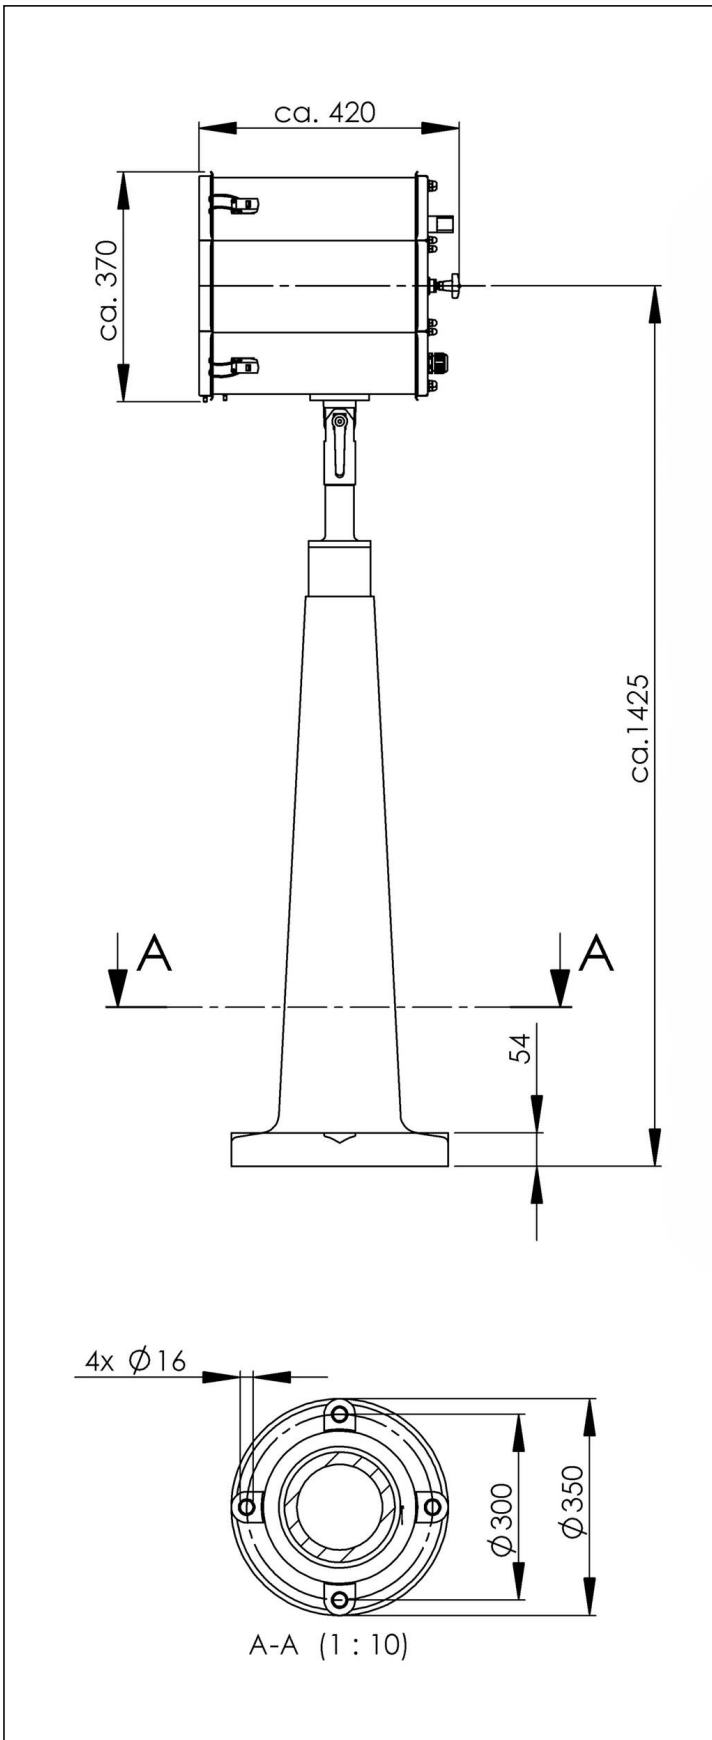

Your Contact:

WISKA Hoppmann GmbH

Kisdorfer Weg 28 · 24568 Kaltenkirchen · Germany

☎ +49-4191-508-0 · 📠 +49-4191-508-209

✉ contact@wiska.de · 🌐 www.wiska.com