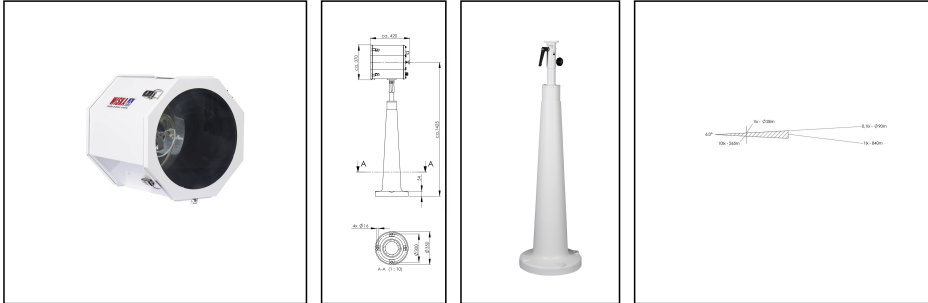

SW300 -500-X(230)-P07-I01

Searchlight for halogen lamps Ø 300mm 500W 230V

Products may differ in size, colour and appearance to those shown. If you require further information or customisation, please contact us directly.

WISKA-Order no.	10102315
Type	SW300 -500-X(230)-P07-I01
Material	Stainless steel
Colour	RAL 9016
Surface	Powder coated
Wattage	500 W
Voltage max. (V)	230 V
Type of Voltage	AC
Frequence	50/60 Hz
Protection class	IP56
Operational areas	Outdoor
Reflector	Glass
Focusing	manuel
Lightsource	Halogen lamp
Lightsource incl.	No
Light performance	immediately
Range (1 lux)	840 m
Light intensity mio/cd	0,7
Divergence	6°/10
Lampholder	GY 9,5
Number of lampholder	1 ST
Temp. range min	-25 °C
Temp. range max	45 °C
Type of cable gland	ESKVS 20
Material cable gland	Polyamide

Remarks:

SW300: Searchlight for halogen lamp 230V, IP56 glass parabolic mirror 300mm

500W

Voltage: 230V

P07: Pedestal DP300, polyurethan

I01: manuel, stepless focusing

Equipment:

- Toughened front glass
- Rubber sealing
- Quick fastening devices
- Connection cable 3m
- Anti dazzle screen