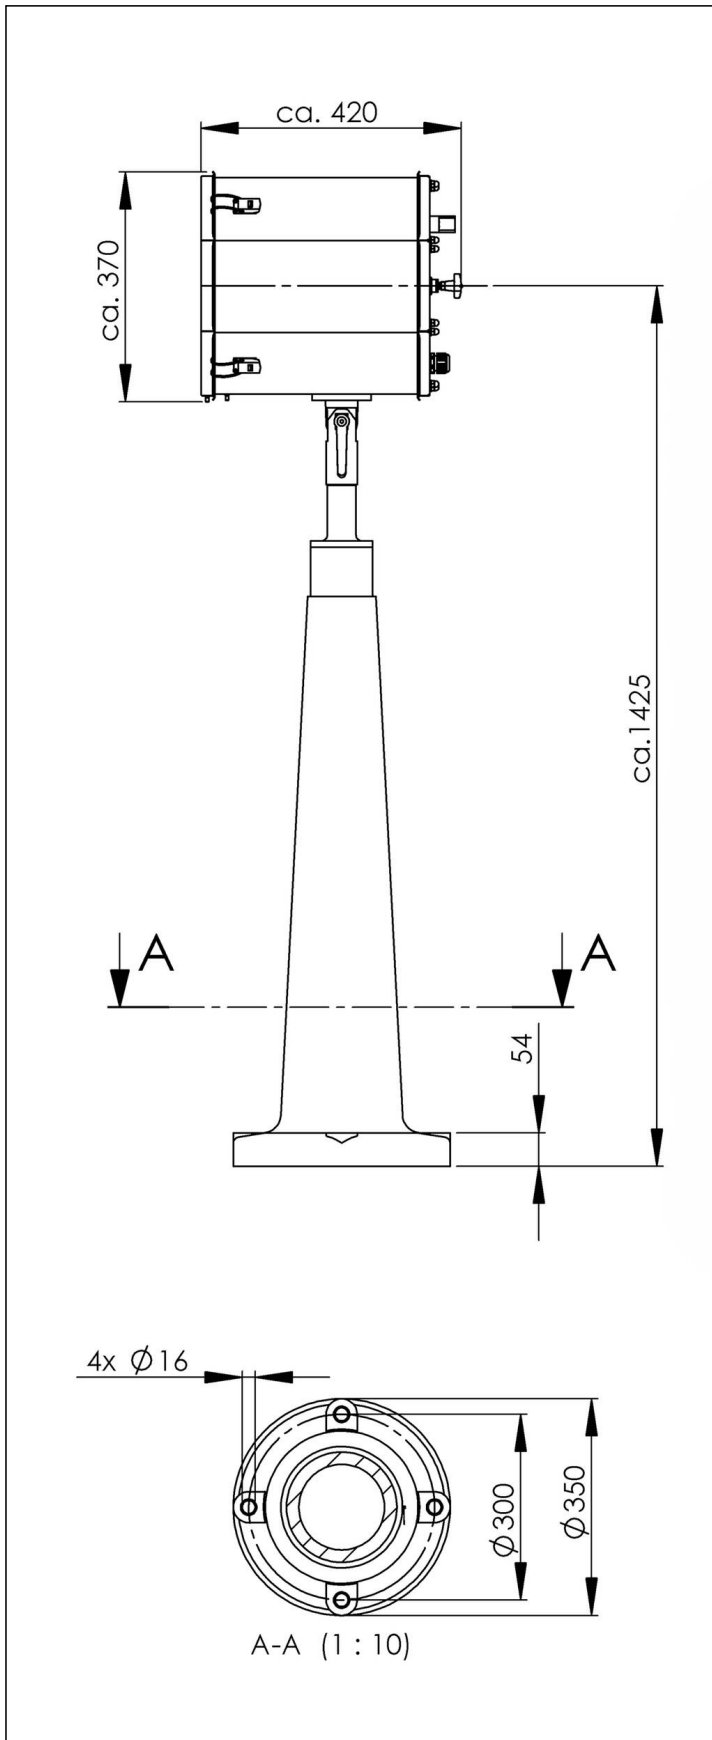

Your Contact:

WISKA Hoppmann GmbH

Kisdorfer Weg 28 · 24568 Kaltenkirchen · Germany

☎ +49-4191-508-0 · 📠 +49-4191-508-209

contact@wiska.de · www.wiska.com