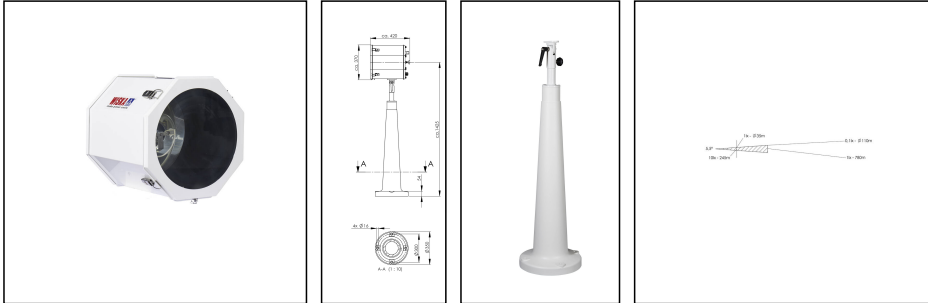

SW300A-650-X(230)-P07

Searchlight for halogen lamps Ø 300mm 500W 230V, aluminium reflector

Products may differ in size, colour and appearance to those shown. If you require further information or customisation, please contact us directly.

WISKA-Order no.	10102317
Type	SW300A-650-X(230)-P07
Material	Stainless steel
Colour	RAL 9016
Surface	Powder coated
Wattage	650 W
Voltage max. (V)	230 V
Type of Voltage	AC
Frequence	50/60 Hz
Protection class	IP56
Operational areas	Outdoor
Reflector	Aluminium
Focusing	fixed focus
Lightsource	Halogen lamp
Lightsource incl.	No
Light performance	immediately
Range (1 lux)	780 m
Light intensity mio/cd	0,6
Divergence	5,5°/10
Lampholder	GX 9,5
Number of lampholder	1 ST
Temp. range min	-25 °C
Temp. range max	45 °C
Type of cable gland	ESKVS 20
Material cable gland	Polyamide

Remarks:

SW300A: Searchlight for halogen lamp 230V, IP56, aluminium parabolic mirror 300mm

650W

Voltage: 230V

P07: Pedestal DP300, polyurethan

Equipment:

- Toughened front glass
- Rubber sealing
- Quick fastening devices
- Connection cable 3m
- Anti dazzle screen