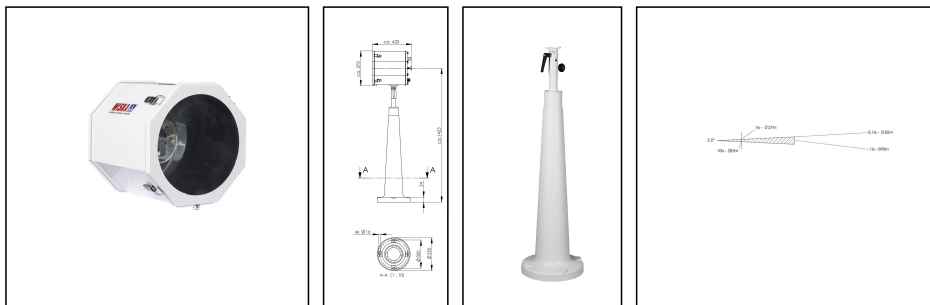

## SW300 -650-X(230)-P07-I01

Searchlight for halogen lamps Ø 300mm 650W 230V

Products may differ in size, colour and appearance to those shown. If you require further information or customisation, please contact us directly.

<b>WISKA-Order no.</b>	10102319
<b>Type</b>	SW300 -650-X(230)-P07-I01
<b>Material</b>	Stainless steel
<b>Colour</b>	RAL 9016
<b>Surface</b>	Powder coated
<b>Wattage</b>	650 W
<b>Voltage max. (V)</b>	230 V
<b>Type of Voltage</b>	AC
<b>Frequence</b>	50/60 Hz
<b>Protection class</b>	IP56
<b>Operational areas</b>	Outdoor
<b>Reflector</b>	Glass
<b>Focusing</b>	manuel
<b>Lightsource</b>	Halogen lamp
<b>Lightsource incl.</b>	No
<b>Light performance</b>	immediately
<b>Range (1 lux)</b>	890 m
<b>Light intensity mio/cd</b>	0,8
<b>Divergence</b>	5,5°/10
<b>Lampholder</b>	GX 9,5
<b>Number of lampholder</b>	1 ST
<b>Temp. range min</b>	-25 °C
<b>Temp. range max</b>	45 °C
<b>Type of cable gland</b>	ESKVS 20
<b>Material cable gland</b>	Polyamide

Remarks:

SW300: Searchlight for halogen lamp 230V, IP56 glass parabolic mirror 300mm  
650W

Voltage: 230V

P07: Pedestal DP300, polyurethan

I01: manuel, stepless focusing

Equipment:

- Toughened front glass
- Rubber sealing
- Quick fastening devices
- Connection cable 3m
- Anti dazzle screen