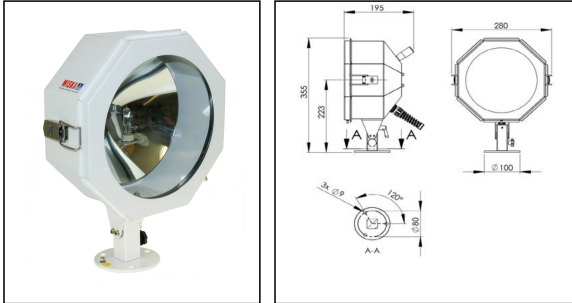

SW200 -150-X(24)-P17

Searchlight for halogen lamps Ø 200mm, 100W, 24V

Products may differ in size, colour and appearance to those shown. If you require further information or customisation, please contact us directly.

WISKA-Order no.	10102374
Type	SW200 -150-X(24)-P17
Material	Stainless steel
Colour	RAL 9016
Surface	Powder coated
Wattage	150 W
Voltage max. (V)	24 V
Type of Voltage	AC / DC
Protection class	IP56
Operational areas	Outdoor
Reflector	Glass
Focusing	fixed focus
Lightsource	Halogen lamp
Lightsource incl.	No
Light performance	immediately
Range (1 lux)	692 m
Light intensity mio/cd	0,5
Divergence	5,5°/10
Lampholder	G6,35
Number of lampholder	1 ST
Temp. range min	-25 °C
Temp. range max	45 °C
Type of cable gland	ESVGS 20
Material cable gland	Polyamide
Type of cable	non-armoured

Your Contact:

WISKA Hoppmann GmbH

Kisdorfer Weg 28 · 24568 Kaltenkirchen · Germany

☎ +49-4191-508-0 · 📠 +49-4191-508-209

contact@wiska.de · www.wiska.com

Power cable	H07RN-F 3x1,5mm ²
Ø cable diameter min	6 mm
Ø cable diameter max	13 mm
Material globe/diffuser	Glass
Globe colour	Clear
External dimensions LxWxH	280 x 195 x 355
Mounting	Upside
Tariff number	94054910

Remarks:

SW200: Searchlight for halogen lamp 24V, IP56, glass parabolic mirror 200mm

150W

Voltage: 24V

P17: deck D200V, stainless steel

Equipment:

- Toughened front glass
- Rubber sealing
- Quick fastening devices
- Connection cable 3m