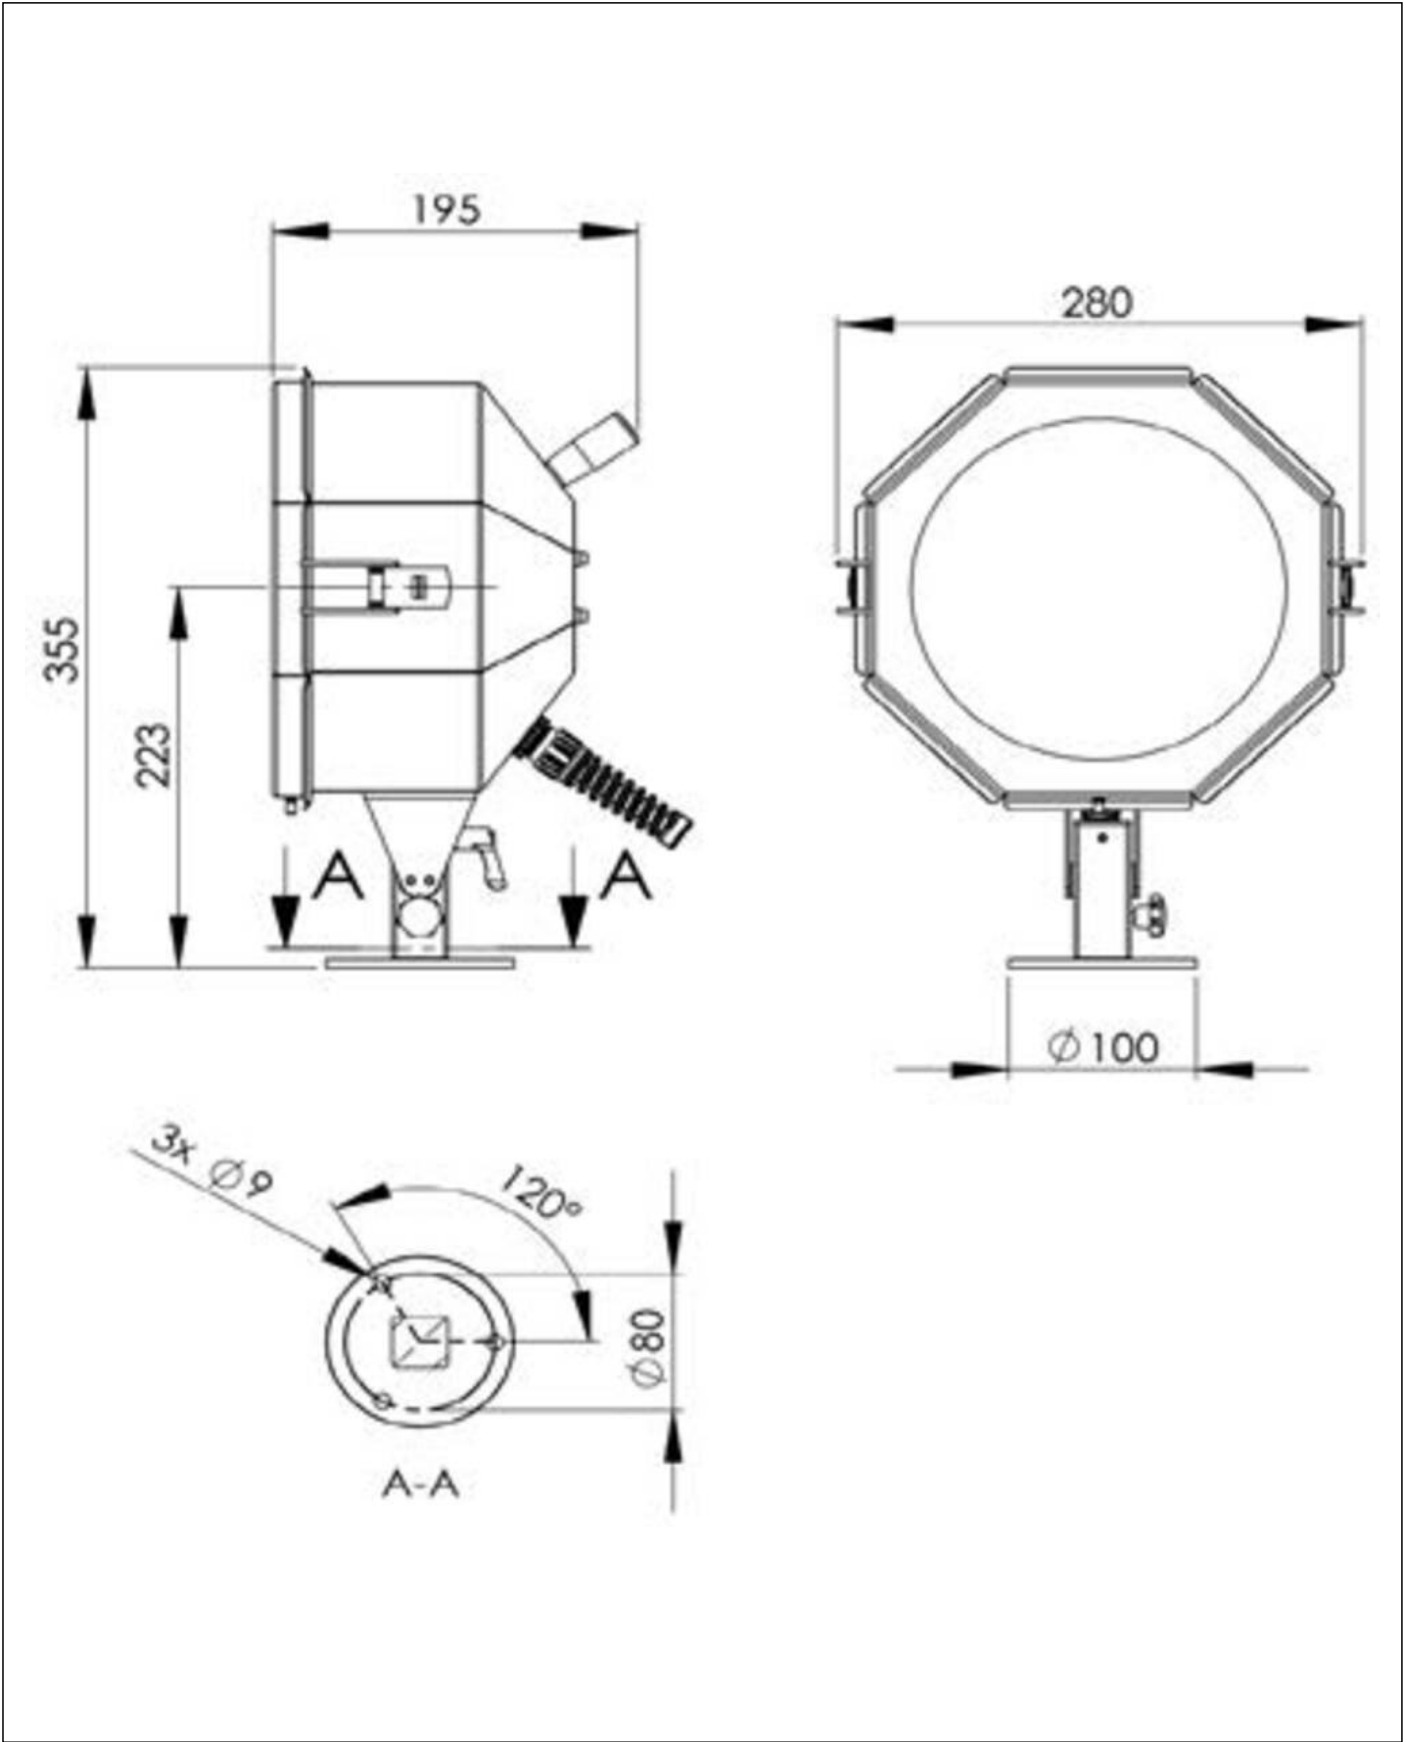

Your Contact:
WISKA Hoppmann GmbH
Kisdorfer Weg 28 · 24568 Kaltenkirchen · Germany
☎ +49-4191-508-0 · 📠 +49-4191-508-209
contact@wiska.de · www.wiska.com