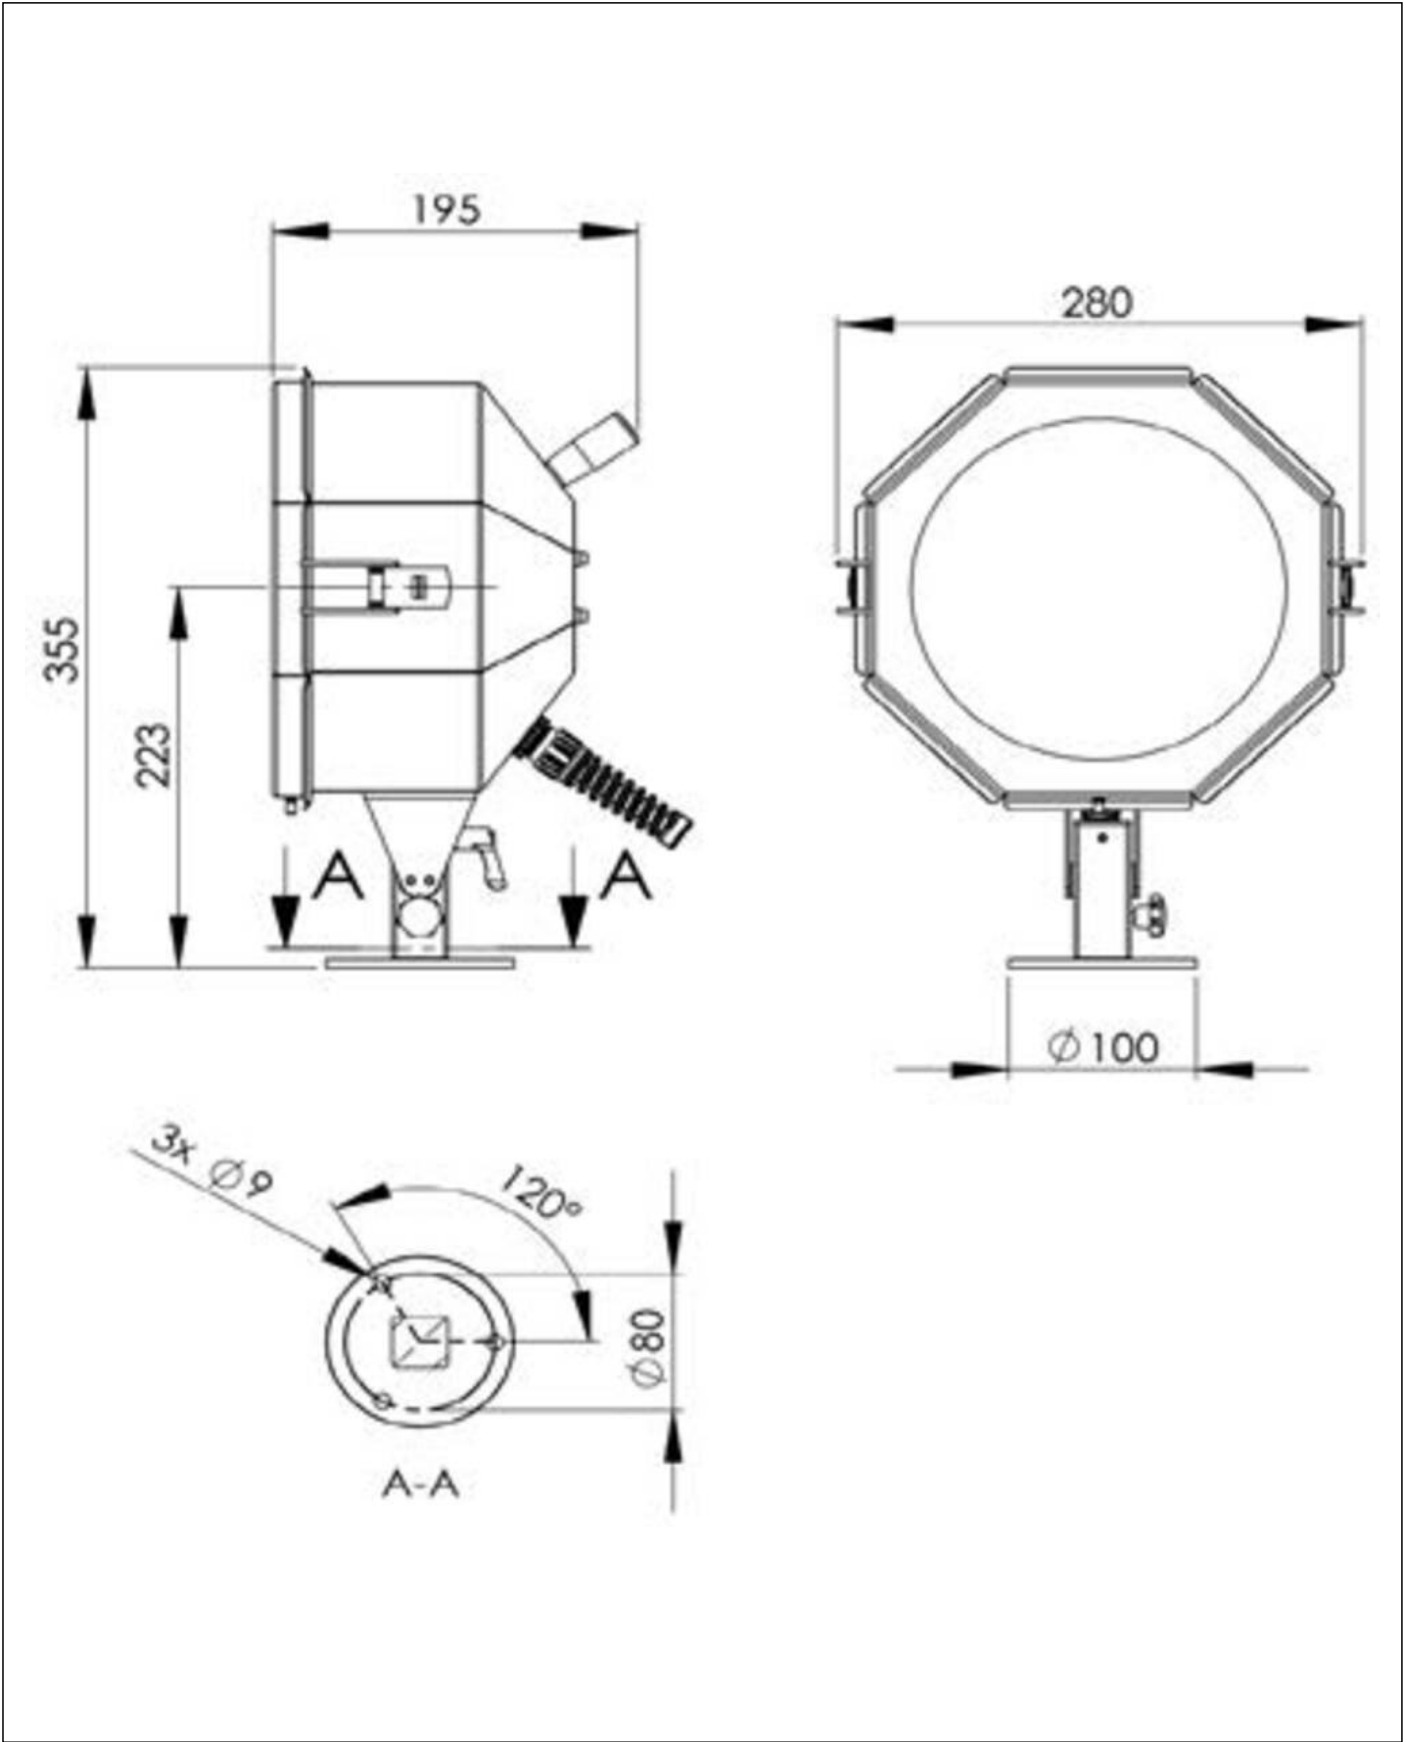

Your Contact:

WISKA Hoppmann GmbH

Kisdorfer Weg 28 · 24568 Kaltenkirchen · Germany

☎ +49-4191-508-0 · 📠 +49-4191-508-209

✉ contact@wiska.de · www.wiska.com