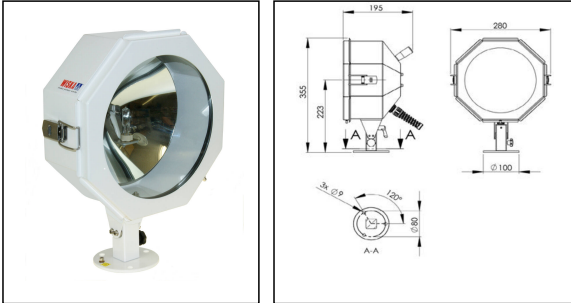

SW200 -250-X(24)-P17

Searchlight for halogen lamps Ø 200mm, 250W, 24V

Products may differ in size, colour and appearance to those shown. If you require further information or customisation, please contact us directly.

| | |
|-------------------------------|----------------------|
| WISKA-Order no. | 10102375 |
| Type | SW200 -250-X(24)-P17 |
| Material | Stainless steel |
| Colour | RAL 9016 |
| Surface | Powder coated |
| Wattage | 250 W |
| Voltage max. (V) | 24 V |
| Type of Voltage | AC / DC |
| Protection class | IP56 |
| Operational areas | Outdoor |
| Reflector | Glass |
| Focusing | fixed focus |
| Lightsource | Halogen lamp |
| Lightsource incl. | No |
| Light performance | immediately |
| Range (1 lux) | 848 m |
| Light intensity mio/cd | 0,7 |
| Divergence | 6,5°/10 |
| Lampholder | G6,35 |
| Number of lampholder | 1 ST |
| Temp. range min | -25 °C |
| Temp. range max | 45 °C |
| Type of cable gland | ESVGS 20 |
| Material cable gland | Polyamide |
| Type of cable | non-armoured |

Your Contact:

WISKA Hoppmann GmbH

Kisdorfer Weg 28 · 24568 Kaltenkirchen · Germany

☎ +49-4191-508-0 · 📠 +49-4191-508-209

contact@wiska.de · www.wiska.com

| | |
|----------------------------------|------------------------------|
| Power cable | H07RN-F 3x1,5mm ² |
| Ø cable diameter min | 6 mm |
| Ø cable diameter max | 13 mm |
| Globe colour | Clear |
| External dimensions LxWxH | 280 x 195 x 355 |
| Mounting | Upside |
| Weight | 4,3 kg |
| Tariff number | 94054910 |

Remarks:

SW200: Searchlight for halogen lamp 24V, IP56, glass parabolic mirror 200mm
250W

Voltage: 24V

P17: deck D200V, stainless steel

Equipment:

- Toughened front glass
- Rubber sealing
- Quick fastening devices
- Connection cable 3m