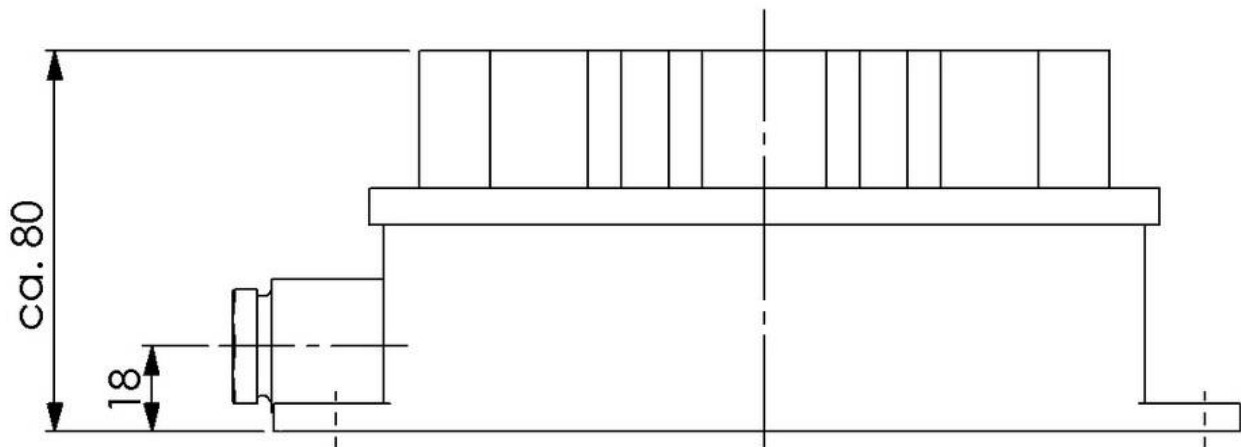

Your Contact:

WISKA Hoppmann GmbH

Kisdorfer Weg 28 · 24568 Kaltenkirchen · Germany

☎ +49-4191-508-0 · 📠 +49-4191-508-209

contact@wiska.de · www.wiska.com