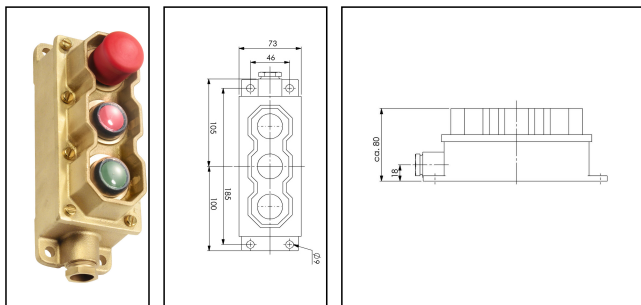

3720+PB-G/AR+PB-B/AR+IL-G230-1xZ14

Combination of Push button and LED indication light 3-gang, brass, IP56

Products may differ in size, colour and appearance to those shown. If you require further information or customisation, please contact us directly.

WISKA-Order no.	10102641
Type	3720+PB-G/AR+PB-B/AR+IL-G230-1xZ14
Voltage	230 V
Type of Voltage	AC
Current	6 A
Protection class	IP56
Material	Brass
Using for cable gland	
Type of cable gland	M 24 x 1,5
Ø cable diameter min	12 mm
Ø cable diameter max	14,5 mm
Mounting	Surface mounting
Type of cable	armoured
Temp. range min	-25 °C
Temp. range max	45 °C
Type of switch	Multiple push buttons
Weight	2,05 kg
Tariff number	85363010

- Push button acc. to IEC/EN 60947
- Uimp max. = 6KV
- Max. 3 contacts per push button (AR, AA, RR or 1 LED indicator lamp)

Spare parts

SP-PB-G Push button, green	22000578
SP-PB-B Push button, black	22000579
SP-IL-G LED Indication light, green	22000584