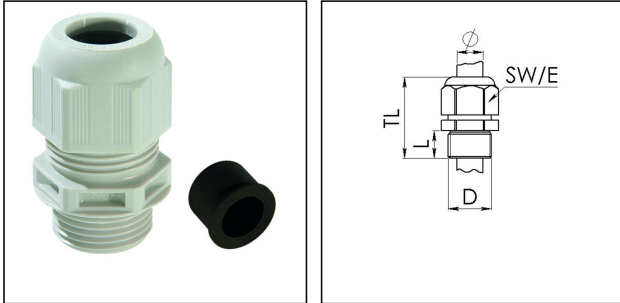

NSKV-RDE 3/4 LG

Cable gland with reduction sealing insert, polyamide, NPT 3/4", RAL 7035

Products may differ in size, colour and appearance to those shown. If you require further information or customisation, please contact us directly.

Material cable gland	Polyamide
Material sealing gasket	EPDM
Protection class	IP68 (5 bar 30 min), IP69
Temp. range min	-40 °C
Temp. range max	100 °C
Glow wire test	750 °C
Thread type	NPT
Ø Connection thread D	3/4"
Length screw-in thread L	15 mm
Ø cable diameter min	7 mm
Ø cable diameter max	17 mm
Key width SW	29 mm
Collar diameter (E)	32 mm
Total length TL	44 mm - 53 mm
Type of cable anchorage	A
Install. torques fitting	10 N m
Install. torques cap nut	4 N m
Advice	With reduction insert
Product Color	RAL 7035
Type	NSKV-RDE 3/4 LG
Order no. RAL 7035	10102682
Packing unit	50
EAN number	4007685063654
Tariff number	39269097
ETIM-Classification	EC000441