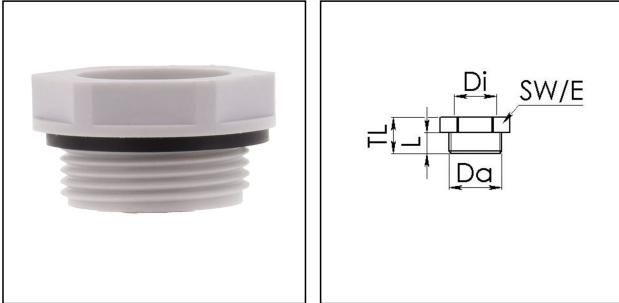

KRM 25/12 EADR 25 LG

Reduction adaptor with connection thread gasket, polyamide, RAL 7035, M25 / M12

Products may differ in size, colour and appearance to those shown. If you require further information or customisation, please contact us directly.

Material	Polyamide, fibre reinforced
Material sealing gasket	EPDM
Temp. range min	-40 °C
Temp. range max	100 °C
Glow wire test	650 °C
Thread type outer	M
Ø outer thread	25
Lead outer	1,5
Length screw-in thread L	10 mm
Thread type inner	M
Ø inner thread	12
Lead inner	1,5
Total length TL	17 mm
Key width SW	29 mm
Collar diameter (E)	32 mm
Product Color	RAL 7035
Equipment	Incl. connection thread gasket
Order no. RAL 7035	10102724
Type	KRM 25/12 EADR 25 LG
Packing unit	100
EAN number	4007685071444
Tariff number	39269097