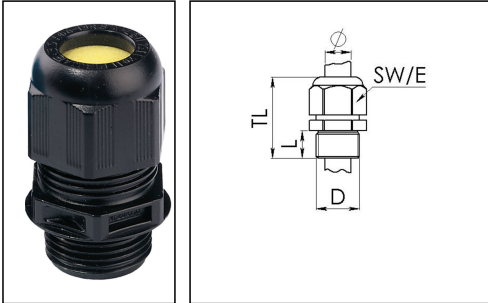

ESKE/1-e 12

Ex-cable gland, polyamide with short thread, RAL 9005, M12

Products may differ in size, colour and appearance to those shown. If you require further information or customisation, please contact us directly.

Material cable gland	Polyamide
Material sealing gasket	EPDM
Temp. range min	15 °C
Temp. range max	65 °C
Protection class	IP66 / IP68 (5 bar 30 min)
Type of protection	Ex eb, Ex tb
Ex-Certificate	IECEX, ATEX
Glow wire test	750 °C
Thread type	M
Ø Connection thread D	12
Lead	1,5
Length screw-in thread L	9 mm
Ø cable diameter min	3 mm
Ø cable diameter max	6 mm
Key width SW	16 mm
Collar diameter (E)	18 mm
Total length TL	29 mm - 34 mm
Install. torques fitting	2 N m
Install. torques cap nut	2 N m
Equipment	Incl. connection thread gasket
Product Color	RAL 9005
Order no. RAL 9005	10103363
Type	ESKE/1-e 12
Packing unit	50
EAN number	4007685082747