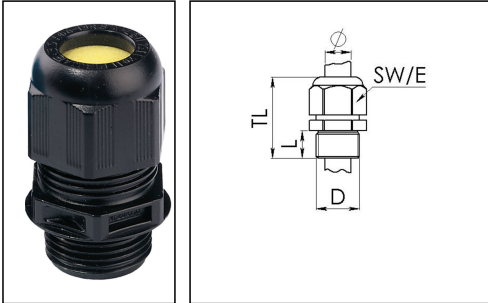

ESKE/1-e 16

Ex-cable gland, polyamide with short thread, RAL 9005, M16

Products may differ in size, colour and appearance to those shown. If you require further information or customisation, please contact us directly.

Material cable gland	Polyamide
Material sealing gasket	EPDM
Temp. range min	-40 °C
Temp. range max	75 °C
Protection class	IP66 / IP68 (5 bar 30 min)
Type of protection	Ex eb, Ex tb
Ex-Certificate	IECEX, ATEX
Glow wire test	750 °C
Thread type	M
Ø Connection thread D	16
Lead	1,5
Length screw-in thread L	9 mm
Ø cable diameter min	4,5 mm
Ø cable diameter max	9 mm
Key width SW	20 mm
Collar diameter (E)	22 mm
Total length TL	31 mm - 37 mm
Install. torques fitting	1,8 N m
Install. torques cap nut	1,3 N m
Equipment	Incl. connection thread gasket
Product Color	RAL 9005
Order no. RAL 9005	10103364
Type	ESKE/1-e 16
Packing unit	50
EAN number	4007685082761