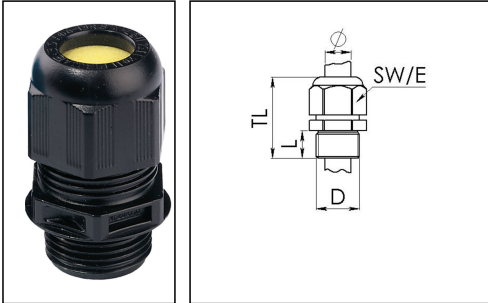

ESKE/1-e 20

Ex-cable gland, polyamide with short thread, RAL 9005, M20

Products may differ in size, colour and appearance to those shown. If you require further information or customisation, please contact us directly.

Material cable gland	Polyamide
Material sealing gasket	EPDM
Temp. range min	-40 °C
Temp. range max	75 °C
Protection class	IP66 / IP68 (5 bar 30 min)
Type of protection	Ex eb, Ex tb
Ex-Certificate	IECEX, ATEX
Glow wire test	750 °C
Thread type	M
Ø Connection thread D	20
Lead	1,5
Length screw-in thread L	10 mm
Ø cable diameter min	7 mm
Ø cable diameter max	13 mm
Key width SW	24 mm
Collar diameter (E)	27 mm
Total length TL	36 mm - 45 mm
Install. torques fitting	2,3 N m
Install. torques cap nut	1,5 N m
Equipment	Incl. connection thread gasket
Product Color	RAL 9005
Order no. RAL 9005	10103365
Type	ESKE/1-e 20
Packing unit	50
EAN number	4007685082792