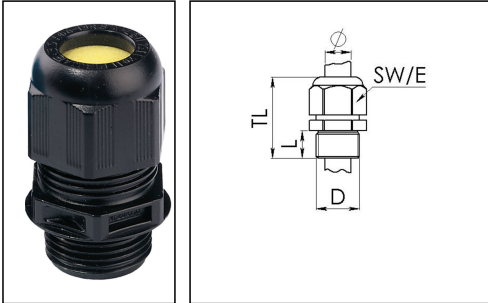

ESKE/1-e 25

Ex-cable gland, polyamide with short thread, RAL 9005, M25

Products may differ in size, colour and appearance to those shown. If you require further information or customisation, please contact us directly.

Material cable gland	Polyamide
Material sealing gasket	EPDM
Temp. range min	-40 °C
Temp. range max	75 °C
Protection class	IP66 / IP68 (5 bar 30 min)
Type of protection	Ex eb, Ex tb
Ex-Certificate	ATEX, IECEx
Glow wire test	750 °C
Thread type	M
Ø Connection thread D	25
Lead	1,5
Length screw-in thread L	10 mm
Ø cable diameter min	10 mm
Ø cable diameter max	17 mm
Key width SW	29 mm
Collar diameter (E)	32 mm
Total length TL	38 mm - 47 mm
Install. torques fitting	3 N m
Install. torques cap nut	2 N m
Equipment	Incl. connection thread gasket
Product Color	RAL 9005
Order no. RAL 9005	10103366
Type	ESKE/1-e 25
Packing unit	50
EAN number	4007685082822