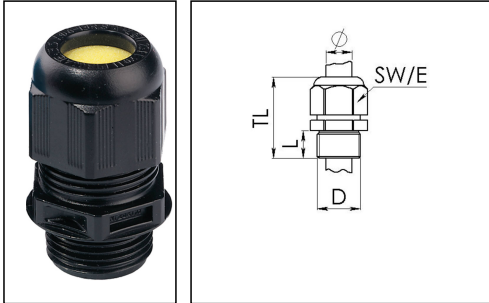

ESKE/1-e 40

Ex-cable gland, polyamide with short thread, RAL 9005, M40

Products may differ in size, colour and appearance to those shown. If you require further information or customisation, please contact us directly.

Material cable gland	Polyamide
Material sealing gasket	EPDM
Temp. range min	-40 °C
Temp. range max	75 °C
Protection class	IP66 / IP68 (5 bar 30 min)
Type of protection	Ex eb, Ex tb
Ex-Certificate	IECEX, ATEX
Glow wire test	750 °C
Thread type	M
Ø Connection thread D	40
Lead	1,5
Length screw-in thread L	12 mm
Ø cable diameter min	17 mm
Ø cable diameter max	28 mm
Key width SW	46 mm
Collar diameter (E)	51 mm
Total length TL	52 mm - 65 mm
Install. torques fitting	11 N m
Install. torques cap nut	10 N m
Equipment	Incl. connection thread gasket
Product Color	RAL 9005
Order no. RAL 9005	10103368
Type	ESKE/1-e 40
Packing unit	10
EAN number	4007685082884