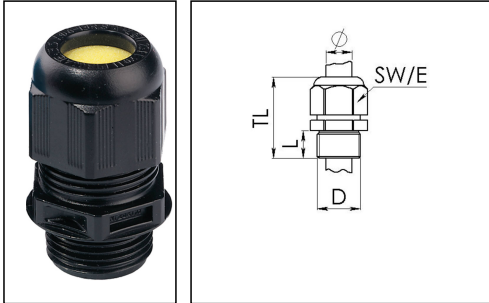

ESKE/1-e 63

Ex-cable gland, polyamide with short thread, RAL 9005, M63

Products may differ in size, colour and appearance to those shown. If you require further information or customisation, please contact us directly.

Material cable gland	Polyamide
Material sealing gasket	EPDM
Temp. range min	-40 °C
Temp. range max	75 °C
Protection class	IP66 / IP68 (5 bar 30 min)
Type of protection	Ex eb, Ex tb
Ex-Certificate	IECEX, ATEX
Glow wire test	750 °C
Thread type	M
Ø Connection thread D	63
Lead	1,5
Length screw-in thread L	15 mm
Ø cable diameter min	34 mm
Ø cable diameter max	48 mm
Key width SW	68 mm
Collar diameter (E)	75 mm
Total length TL	64 mm - 78 mm
Install. torques fitting	17 N m
Install. torques cap nut	16 N m
Equipment	Incl. connection thread gasket
Product Color	RAL 9005
Order no. RAL 9005	10103370
Type	ESKE/1-e 63
Packing unit	1
EAN number	4007685082945