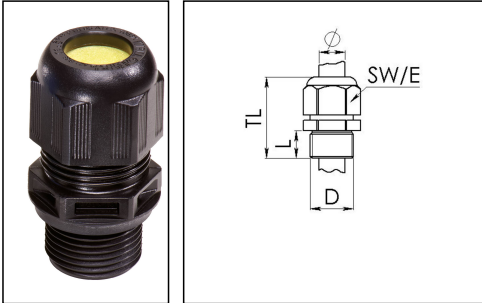

ESKE/1-L-e 12

Ex-cable gland, polyamide with long thread, RAL 9005, M12

Products may differ in size, colour and appearance to those shown. If you require further information or customisation, please contact us directly.

Material cable gland	Polyamide
Material sealing gasket	EPDM
Temp. range min	15 °C
Temp. range max	65 °C
Protection class	IP66 / IP68 (5 bar 30 min)
Type of protection	Ex eb, Ex tb
Ex-Certificate	IECEX, ATEX
Glow wire test	750 °C
Thread type	M
Ø Connection thread D	12
Lead	1,5
Length screw-in thread L	15 mm
Ø cable diameter min	3 mm
Ø cable diameter max	6 mm
Key width SW	16 mm
Collar diameter (E)	18 mm
Total length TL	35 mm - 40 mm
Install. torques fitting	2 N m
Install. torques cap nut	2 N m
Equipment	Incl. connection thread gasket
Product Color	RAL 9005
Order no. RAL 9005	10103379
Type	ESKE/1-L-e 12
Packing unit	50
EAN number	4007685083188