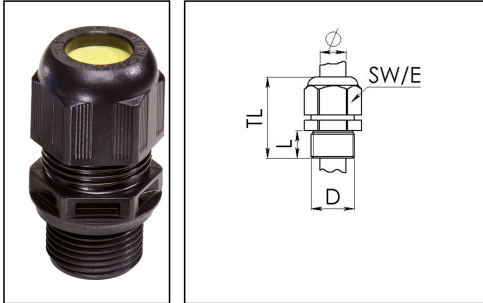

ESKE/1-L-e 16

Ex-cable gland, polyamide with long thread, RAL 9005, M16

Products may differ in size, colour and appearance to those shown. If you require further information or customisation, please contact us directly.

Material cable gland	Polyamide
Material sealing gasket	EPDM
Temp. range min	-40 °C
Temp. range max	75 °C
Protection class	IP66 / IP68 (5 bar 30 min)
Type of protection	Ex eb, Ex tb
Ex-Certificate	IECEX, ATEX
Glow wire test	750 °C
Thread type	M
Ø Connection thread D	16
Lead	1,5
Length screw-in thread L	15 mm
Ø cable diameter min	4,5 mm
Ø cable diameter max	9 mm
Key width SW	20 mm
Collar diameter (E)	22 mm
Total length TL	37 mm - 43 mm
Install. torques fitting	1,8 N m
Install. torques cap nut	1,3 N m
Equipment	Incl. connection thread gasket
Product Color	RAL 9005
Order no. RAL 9005	10103380
Type	ESKE/1-L-e 16
Packing unit	50
EAN number	4007685083218