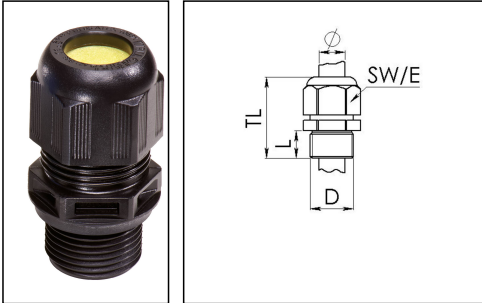

## ESKE/1-L-e 20

Ex-cable gland, polyamide with long thread, RAL 9005, M20

Products may differ in size, colour and appearance to those shown. If you require further information or customisation, please contact us directly.

Material cable gland	Polyamide
Material sealing gasket	EPDM
Temp. range min	-40 °C
Temp. range max	75 °C
Protection class	IP66 / IP68 (5 bar 30 min)
Type of protection	Ex eb, Ex tb
Ex-Certificate	IECEX, ATEX
Glow wire test	750 °C
Thread type	M
Ø Connection thread D	20
Lead	1,5
Length screw-in thread L	15 mm
Ø cable diameter min	7 mm
Ø cable diameter max	13 mm
Key width SW	24 mm
Collar diameter (E)	27 mm
Total length TL	41 mm - 48 mm
Install. torques fitting	2,3 N m
Install. torques cap nut	1,5 N m
Equipment	Incl. connection thread gasket
Product Color	RAL 9005
Order no. RAL 9005	10103381
Type	ESKE/1-L-e 20
Packing unit	50
EAN number	4007685083249