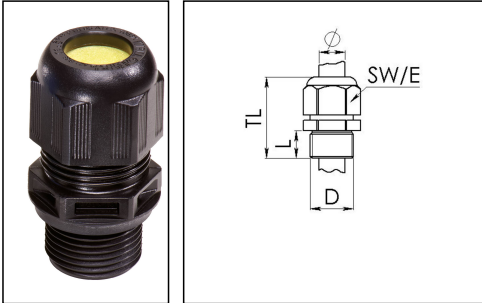

ESKE/1-L-e 32

Ex-cable gland, polyamide with long thread, RAL 9005, M32

Products may differ in size, colour and appearance to those shown. If you require further information or customisation, please contact us directly.

Material cable gland	Polyamide
Material sealing gasket	EPDM
Temp. range min	-40 °C
Temp. range max	75 °C
Protection class	IP66 / IP68 (5 bar 30 min)
Type of protection	Ex eb, Ex tb
Ex-Certificate	IECEX, ATEX
Glow wire test	750 °C
Thread type	M
Ø Connection thread D	32
Lead	1,5
Length screw-in thread L	15 mm
Ø cable diameter min	13 mm
Ø cable diameter max	21 mm
Key width SW	36 mm
Collar diameter (E)	40 mm
Total length TL	45 mm - 53 mm
Install. torques fitting	4,5 N m
Install. torques cap nut	3 N m
Equipment	Incl. connection thread gasket
Product Color	RAL 9005
Order no. RAL 9005	10103383
Type	ESKE/1-L-e 32
Packing unit	25
EAN number	4007685083300