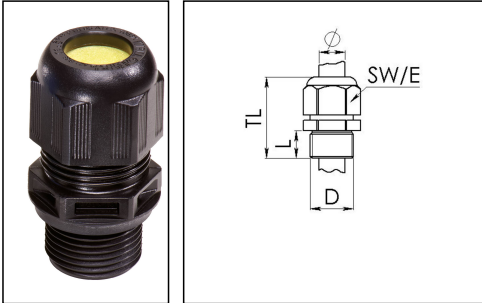

ESKE/1-L-e 40

Ex-cable gland, polyamide with long thread, RAL 9005, M40

Products may differ in size, colour and appearance to those shown. If you require further information or customisation, please contact us directly.

Material cable gland	Polyamide
Material sealing gasket	EPDM
Temp. range min	-40 °C
Temp. range max	75 °C
Protection class	IP66 / IP68 (5 bar 30 min)
Type of protection	Ex eb, Ex tb
Ex-Certificate	IECEX, ATEX
Glow wire test	750 °C
Thread type	M
Ø Connection thread D	40
Lead	1,5
Length screw-in thread L	18 mm
Ø cable diameter min	17 mm
Ø cable diameter max	28 mm
Key width SW	46 mm
Collar diameter (E)	51 mm
Total length TL	58 mm - 71 mm
Install. torques fitting	11 N m
Install. torques cap nut	10 N m
Equipment	Incl. connection thread gasket
Product Color	RAL 9005
Order no. RAL 9005	10103384
Type	ESKE/1-L-e 40
Packing unit	10
EAN number	4007685083331