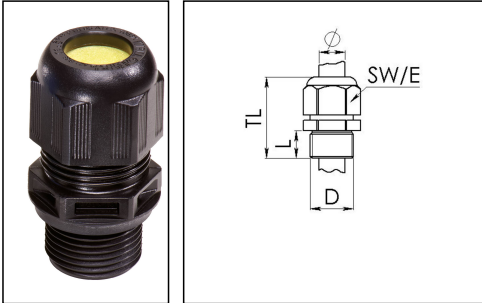

ESKE/1-L-e 63

Ex-cable gland, polyamide with long thread, RAL 9005, M63

Products may differ in size, colour and appearance to those shown. If you require further information or customisation, please contact us directly.

Material cable gland	Polyamide
Material sealing gasket	EPDM
Temp. range min	-40 °C
Temp. range max	75 °C
Protection class	IP66 / IP68 (5 bar 30 min)
Type of protection	Ex eb, Ex tb
Ex-Certificate	IECEX, ATEX
Glow wire test	750 °C
Thread type	M
Ø Connection thread D	63
Lead	1,5
Length screw-in thread L	18 mm
Ø cable diameter min	34 mm
Ø cable diameter max	48 mm
Key width SW	68 mm
Collar diameter (E)	75 mm
Total length TL	67 mm - 81 mm
Install. torques fitting	17 N m
Install. torques cap nut	16 N m
Equipment	Incl. connection thread gasket
Product Color	RAL 9005
Order no. RAL 9005	10103386
Type	ESKE/1-L-e 63
Packing unit	1
EAN number	4007685083393