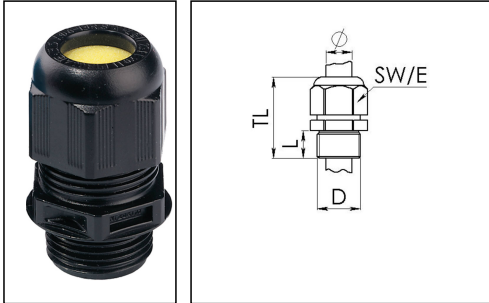

## ESKE/1-e 16 LT

Ex-cable gland LowTemp, polyamide with short thread

Products may differ in size, colour and appearance to those shown. If you require further information or customisation, please contact us directly.

Material cable gland	Polyamide
Material sealing gasket	Silicone
Temp. range min	-40 °C
Temp. range max	75 °C
Protection class	IP66 / IP68 (5 bar 30 min)
Type of protection	Ex eb, Ex tb
Ex-Certificate	IECEX, ATEX
Glow wire test	750 °C
Thread type	M
Ø Connection thread D	16
Lead	1,5
Length screw-in thread L	9 mm
Ø cable diameter min	4,5 mm
Ø cable diameter max	9 mm
Key width SW	20 mm
Collar diameter (E)	22 mm
Total length TL	31 mm - 37 mm
Install. torques fitting	1,8 N m
Install. torques cap nut	1,3 N m
Equipment	Incl. connection thread gasket
Product Color	RAL 9005
Order no. RAL 9005	10103430
Type	ESKE/1-e 16 LT
Packing unit	50
EAN number	4007685084680