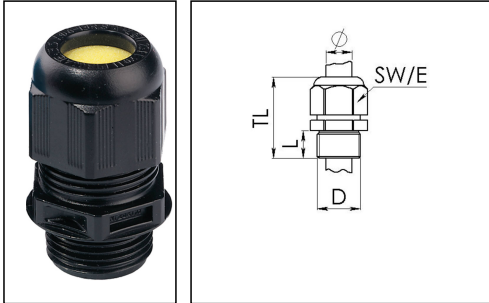

ESKE/1-e 20 LT

Ex-cable gland LowTemp, polyamide with short thread

Products may differ in size, colour and appearance to those shown. If you require further information or customisation, please contact us directly.

Material cable gland	Polyamide
Material sealing gasket	Silicone
Temp. range min	-60 °C
Temp. range max	75 °C
Protection class	IP66 / IP68 (5 bar 30 min)
Type of protection	Ex eb, Ex tb
Ex-Certificate	IECEX, ATEX
Glow wire test	750 °C
Thread type	M
Ø Connection thread D	20
Lead	1,5
Length screw-in thread L	10 mm
Ø cable diameter min	7 mm
Ø cable diameter max	13 mm
Key width SW	24 mm
Collar diameter (E)	27 mm
Total length TL	36 mm - 45 mm
Install. torques fitting	2,3 N m
Install. torques cap nut	1,5 N m
Equipment	Incl. connection thread gasket
Product Color	RAL 9005
Order no. RAL 9005	10103431
Type	ESKE/1-e 20 LT
Packing unit	50
EAN number	4007685084710