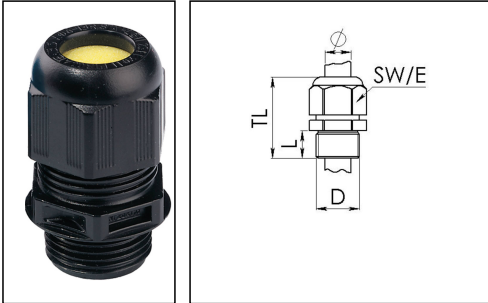

ESKE/1-e 25 LT

Ex-cable gland LowTemp, polyamide with short thread

Products may differ in size, colour and appearance to those shown. If you require further information or customisation, please contact us directly.

Material cable gland	Polyamide
Material sealing gasket	Silicone
Temp. range min	-60 °C
Temp. range max	75 °C
Protection class	IP66 / IP68 (5 bar 30 min)
Type of protection	Ex eb, Ex tb
Ex-Certificate	IECEx, ATEX
Glow wire test	750 °C
Thread type	M
Ø Connection thread D	25
Lead	1,5
Length screw-in thread L	10 mm
Ø cable diameter min	10 mm
Ø cable diameter max	17 mm
Key width SW	29 mm
Collar diameter (E)	32 mm
Total length TL	38 mm - 47 mm
Install. torques fitting	3 N m
Install. torques cap nut	2 N m
Equipment	Incl. connection thread gasket
Product Color	RAL 9005
Order no. RAL 9005	10103432
Type	ESKE/1-e 25 LT
Packing unit	50
EAN number	4007685084734