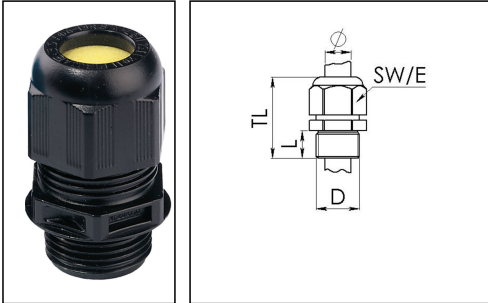

ESKE/1-e 40 LT

Ex-cable gland LowTemp, polyamide with short thread

Products may differ in size, colour and appearance to those shown. If you require further information or customisation, please contact us directly.

Material cable gland	Polyamide
Material sealing gasket	Silicone
Temp. range min	-60 °C
Temp. range max	75 °C
Protection class	IP66 / IP68 (5 bar 30 min)
Type of protection	Ex eb, Ex tb
Ex-Certificate	IECEX, ATEX
Glow wire test	750 °C
Thread type	M
Ø Connection thread D	40
Lead	1,5
Length screw-in thread L	12 mm
Ø cable diameter min	17 mm
Ø cable diameter max	28 mm
Key width SW	46 mm
Collar diameter (E)	51 mm
Total length TL	52 mm - 65 mm
Install. torques fitting	11 N m
Install. torques cap nut	10 N m
Equipment	Incl. connection thread gasket
Product Color	RAL 9005
Order no. RAL 9005	10103434
Type	ESKE/1-e 40 LT
Packing unit	10
EAN number	4007685084772