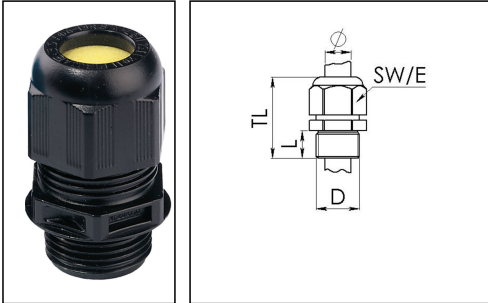

ESKE/1-e 50 LT

Ex-cable gland LowTemp, polyamide with short thread

Products may differ in size, colour and appearance to those shown. If you require further information or customisation, please contact us directly.

Material cable gland	Polyamide
Material sealing gasket	Silicone
Temp. range min	-60 °C
Temp. range max	75 °C
Protection class	IP66 / IP68 (5 bar 30 min)
Type of protection	Ex eb, Ex tb
Ex-Certificate	IECEX, ATEX
Glow wire test	750 °C
Thread type	M
Ø Connection thread D	50
Lead	1,5
Length screw-in thread L	14 mm
Ø cable diameter min	23 mm
Ø cable diameter max	35 mm
Key width SW	55 mm
Collar diameter (E)	61 mm
Total length TL	59 mm - 72 mm
Install. torques fitting	13 N m
Install. torques cap nut	12 N m
Equipment	Incl. connection thread gasket
Product Color	RAL 9005
Order no. RAL 9005	10103435
Type	ESKE/1-e 50 LT
Packing unit	4
EAN number	4007685084796