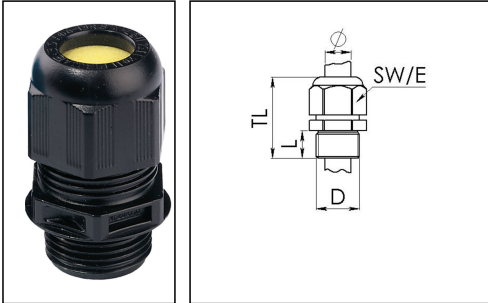

ESKE/1-e 63 LT

Ex-cable gland LowTemp, polyamide with short thread

Products may differ in size, colour and appearance to those shown. If you require further information or customisation, please contact us directly.

Material cable gland	Polyamide
Material sealing gasket	Silicone
Temp. range min	-60 °C
Temp. range max	75 °C
Protection class	IP66 / IP68 (5 bar 30 min)
Type of protection	Ex eb, Ex tb
Ex-Certificate	IECEx, ATEX
Glow wire test	750 °C
Thread type	M
Ø Connection thread D	63
Lead	1,5
Length screw-in thread L	15 mm
Ø cable diameter min	34 mm
Ø cable diameter max	48 mm
Key width SW	68 mm
Collar diameter (E)	75 mm
Total length TL	64 mm - 78 mm
Install. torques fitting	17 N m
Install. torques cap nut	16 N m
Equipment	Incl. connection thread gasket
Product Color	RAL 9005
Order no. RAL 9005	10103436
Type	ESKE/1-e 63 LT
Packing unit	1
EAN number	4007685084819