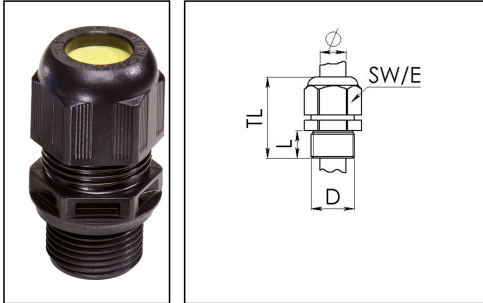

## ESKE/1-L-e 12 LT

Ex-cable gland LowTemp, polyamide with long thread, RAL 9005, M12

Products may differ in size, colour and appearance to those shown. If you require further information or customisation, please contact us directly.

Material cable gland	Polyamide
Material sealing gasket	Silicone
Temp. range min	15 °C
Temp. range max	65 °C
Protection class	IP66 / IP68 (5 bar 30 min)
Type of protection	Ex eb, Ex tb
Ex-Certificate	IECEX, ATEX
Glow wire test	750 °C
Thread type	M
Ø Connection thread D	12
Lead	1,5
Length screw-in thread L	15 mm
Ø cable diameter min	3 mm
Ø cable diameter max	6 mm
Key width SW	16 mm
Collar diameter (E)	18 mm
Total length TL	35 mm - 40 mm
Install. torques fitting	2 N m
Install. torques cap nut	2 N m
Equipment	Incl. connection thread gasket
Product Color	RAL 9005
Order no. RAL 9005	10103445
Type	ESKE/1-L-e 12 LT
Packing unit	50
EAN number	4007685085021