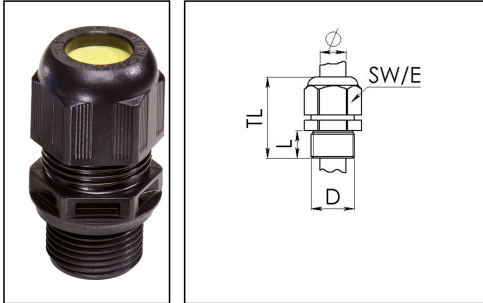

## ESKE/1-L-e 16 LT

Ex-cable gland LowTemp, polyamide with long thread, RAL 9005, M16

Products may differ in size, colour and appearance to those shown. If you require further information or customisation, please contact us directly.

Material cable gland	Polyamide
Material sealing gasket	Silicone
Temp. range min	-40 °C
Temp. range max	75 °C
Protection class	IP66 / IP68 (5 bar 30 min)
Type of protection	Ex eb, Ex tb
Ex-Certificate	IECEX, ATEX
Glow wire test	750 °C
Thread type	M
Ø Connection thread D	16
Lead	1,5
Length screw-in thread L	15 mm
Ø cable diameter min	4,5 mm
Ø cable diameter max	9 mm
Key width SW	20 mm
Collar diameter (E)	22 mm
Total length TL	37 mm - 43 mm
Install. torques fitting	1,8 N m
Install. torques cap nut	1,3 N m
Equipment	Incl. connection thread gasket
Product Color	RAL 9005
Order no. RAL 9005	10103446
Type	ESKE/1-L-e 16 LT
Packing unit	50
EAN number	4007685085052