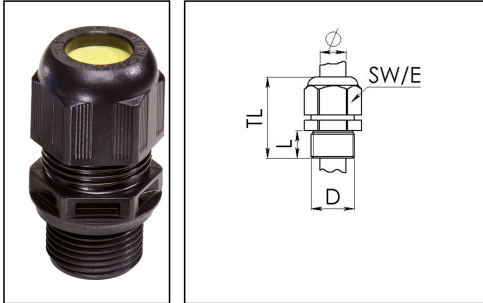

ESKE/1-L-e 20 LT

Ex-cable gland LowTemp, polyamide with long thread, RAL 9005, M20

Products may differ in size, colour and appearance to those shown. If you require further information or customisation, please contact us directly.

Material cable gland	Polyamide
Material sealing gasket	Silicone
Temp. range min	-60 °C
Temp. range max	75 °C
Protection class	IP66 / IP68 (5 bar 30 min)
Type of protection	Ex eb, Ex tb
Ex-Certificate	IECEX, ATEX
Glow wire test	750 °C
Thread type	M
Ø Connection thread D	20
Lead	1,5
Length screw-in thread L	15 mm
Ø cable diameter min	7 mm
Ø cable diameter max	13 mm
Key width SW	24 mm
Collar diameter (E)	27 mm
Total length TL	41 mm - 48 mm
Install. torques fitting	2,3 N m
Install. torques cap nut	1,5 N m
Equipment	Incl. connection thread gasket
Product Color	RAL 9005
Order no. RAL 9005	10103447
Type	ESKE/1-L-e 20 LT
Packing unit	50
EAN number	4007685089883