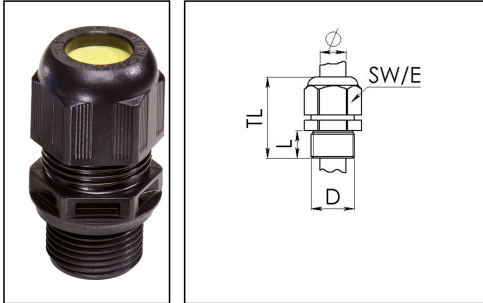

ESKE/1-L-e 32 LT

Ex-cable gland LowTemp, polyamide with long thread, RAL 9005, M32

Products may differ in size, colour and appearance to those shown. If you require further information or customisation, please contact us directly.

Material cable gland	Polyamide
Material sealing gasket	Silicone
Temp. range min	-60 °C
Temp. range max	75 °C
Protection class	IP66 / IP68 (5 bar 30 min)
Type of protection	Ex eb, Ex tb
Ex-Certificate	IECEx, ATEX
Glow wire test	750 °C
Thread type	M
Ø Connection thread D	32
Lead	1,5
Length screw-in thread L	15 mm
Ø cable diameter min	13 mm
Ø cable diameter max	21 mm
Key width SW	36 mm
Collar diameter (E)	40 mm
Total length TL	45 mm - 53 mm
Install. torques fitting	4,5 N m
Install. torques cap nut	3 N m
Equipment	Incl. connection thread gasket
Product Color	RAL 9005
Order no. RAL 9005	10103449
Type	ESKE/1-L-e 32 LT
Packing unit	25
EAN number	4007685085113