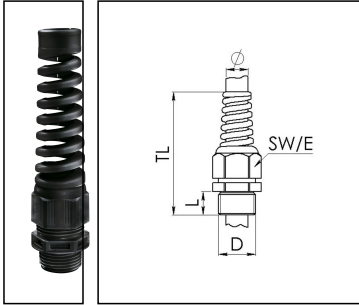

ESKE/1S-e 12

Ex-cable gland, polyamide with flex protection, RAL 9005, M12

Products may differ in size, colour and appearance to those shown. If you require further information or customisation, please contact us directly.

Material cable gland	Polyamide
Material sealing gasket	EPDM
Temp. range min	15 °C
Temp. range max	65 °C
Protection class	IP66 / IP68 (5 bar 30 min)
Type of protection	Ex eb, Ex tb
Ex-Certificate	IECEX, ATEX
Glow wire test	750 °C
Thread type	M
Ø Connection thread D	12
Lead	1,5
Length screw-in thread L	9 mm
Ø cable diameter min	3 mm
Ø cable diameter max	6 mm
Key width SW	16 mm
Collar diameter (E)	18 mm
Total length TL	72 mm - 77 mm
Install. torques fitting	2 N m
Install. torques cap nut	2 N m
Equipment	Incl. connection thread gasket
Product Color	RAL 9005
Order no. RAL 9005	10103493
Type	ESKE/1S-e 12
Packing unit	50
EAN number	4007685086318