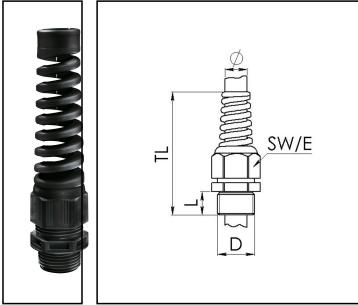

ESKE/1S-e 20

Ex-cable gland, polyamide with flex protection, RAL 9005, M20

Products may differ in size, colour and appearance to those shown. If you require further information or customisation, please contact us directly.

Material cable gland	Polyamide
Material sealing gasket	EPDM
Temp. range min	-40 °C
Temp. range max	75 °C
Protection class	IP66 / IP68 (5 bar 30 min)
Type of protection	Ex eb, Ex tb
Ex-Certificate	IECEX, ATEX
Glow wire test	750 °C
Thread type	M
Ø Connection thread D	20
Lead	1,5
Length screw-in thread L	10 mm
Ø cable diameter min	7 mm
Ø cable diameter max	13 mm
Key width SW	24 mm
Collar diameter (E)	27 mm
Total length TL	103 mm - 112 mm
Install. torques fitting	2,3 N m
Install. torques cap nut	1,5 N m
Equipment	Incl. connection thread gasket
Product Color	RAL 9005
Order no. RAL 9005	10103495
Type	ESKE/1S-e 20
Packing unit	25
EAN number	4007686285048