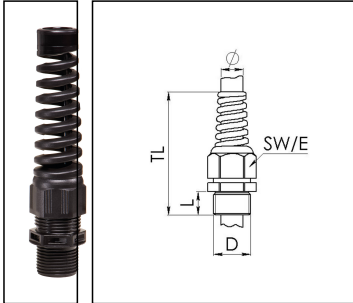

ESKE/1S-L-e 12

Ex-cable gland, polyamide with flex protection, RAL 9005, M12

Products may differ in size, colour and appearance to those shown. If you require further information or customisation, please contact us directly.

Material cable gland	Polyamide
Material sealing gasket	EPDM
Temp. range min	15 °C
Temp. range max	65 °C
Protection class	IP66 / IP68 (5 bar 30 min)
Type of protection	Ex eb, Ex tb
Ex-Certificate	IECEx, ATEX
Glow wire test	750 °C
Thread type	M
Ø Connection thread D	12
Lead	1,5
Length screw-in thread L	15 mm
Ø cable diameter min	3 mm
Ø cable diameter max	6 mm
Key width SW	16 mm
Collar diameter (E)	18 mm
Total length TL	78 mm - 83 mm
Equipment	Incl. connection thread gasket
Product Color	RAL 9005
Order no. RAL 9005	10103503
Type	ESKE/1S-L-e 12
Packing unit	50
EAN number	4007685086608
Tariff number	39269097
ETIM-Classification	EC000441