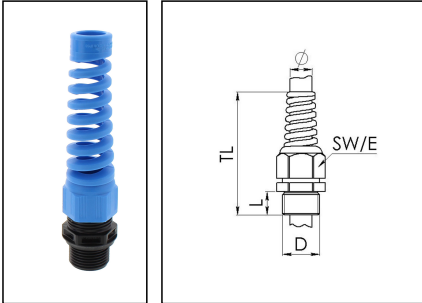

ESKE/1S-L-i 32

Ex-cable gland, polyamide with flex protection, RAL 9005/5012, M32

Products may differ in size, colour and appearance to those shown. If you require further information or customisation, please contact us directly.

Material cable gland	Polyamide
Material sealing gasket	EPDM
Temp. range min	-40 °C
Temp. range max	75 °C
Protection class	IP66 / IP68 (5 bar 30 min)
Type of protection	Ex eb, Ex tb
Ex-Certificate	IECEX, ATEX
Glow wire test	750 °C
Thread type	M
Ø Connection thread D	32
Lead	1,5
Length screw-in thread L	15 mm
Ø cable diameter min	13 mm
Ø cable diameter max	21 mm
Key width SW	36 mm
Collar diameter (E)	40 mm
Total length TL	141 mm - 150 mm
Equipment	Incl. connection thread gasket
Product Color	RAL 5012 / RAL 9005
Order no. RAL 9005	10103512
Type	ESKE/1S-L-i 32
Packing unit	10
EAN number	4007685086875
Tariff number	39269097
ETIM-Classification	EC000441