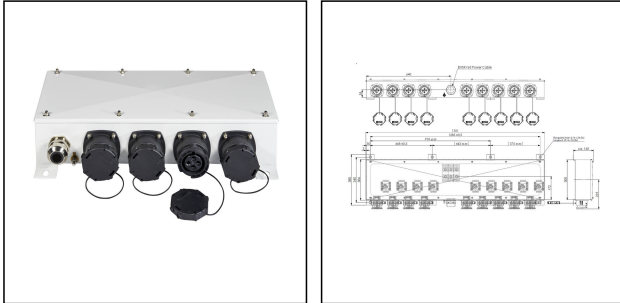

## VARITAIN® OneTouch ECO 09/FS/FS/32A/10kA

Reefer container socket 32A 10kA 440V 3h 9-gang, stainless steel, RAL 7035

Products may differ in size, colour and appearance to those shown. If you require further information or customisation, please contact us directly.

<b>WISKA-Order no.</b>	10104114
<b>Type</b>	VARITAIN® OneTouch ECO 09/FS/FS/32A/10kA
<b>Material</b>	Stainless steel 1.4301 (V2A)
<b>Material protective cap</b>	Polyamide
<b>Socket insert</b>	3 - poles + PE
<b>Number of sockets</b>	9
<b>Clock face position</b>	3h
<b>Breaking capacity</b>	10 kA
<b>Voltage max. (V)</b>	440 V
<b>Type of Voltage</b>	AC
<b>Current</b>	32 A
<b>Protection class</b>	IP56 / IP67
<b>Operational areas</b>	Outdoor
<b>Temp. range min</b>	-25 °C
<b>Temp. range max</b>	45 °C
<b>Type of cable gland</b>	EMSKV-RDE 63/EE56-45
<b>Mounting</b>	Wall, Surface mounting
<b>External dimensions LxWxH</b>	1345x300x126mm
<b>Colour</b>	RAL 7035
<b>Weight</b>	31 kg
<b>Approval</b>	DNV-GL, BV
<b>Variations</b>	on request
<b>Tariff number</b>	85366990