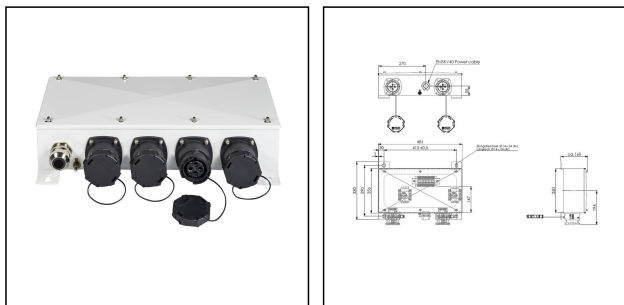

## VARITAIN® OneTouch ECO 02/FS/FS/32A/25kA

Reefer container socket 32A 25kA 440V 3h 2-gang, stainless steel, RAL 7035

Products may differ in size, colour and appearance to those shown. If you require further information or customisation, please contact us directly.

<b>WISKA-Order no.</b>	10104117
<b>Type</b>	VARITAIN® OneTouch ECO 02/FS/FS/32A/25kA
<b>Material</b>	Stainless steel 1.4301 (V2A)
<b>Material protective cap</b>	Polyamide
<b>Socket insert</b>	3 - poles + PE
<b>Number of sockets</b>	2
<b>Clock face position</b>	3h
<b>Breaking capacity</b>	25 kA
<b>Voltage max. (V)</b>	440 V
<b>Type of Voltage</b>	AC
<b>Current</b>	32 A
<b>Protection class</b>	IP56 / IP67
<b>Operational areas</b>	Outdoor
<b>Temp. range min</b>	-25 °C
<b>Temp. range max</b>	45 °C
<b>Type of cable gland</b>	M 40 x 1,5
<b>Mounting</b>	Surface mounting, Wall
<b>External dimensions LxWxH</b>	475x250x126mm
<b>Colour</b>	RAL 7035
<b>Weight</b>	9,5 kg
<b>Approval</b>	DNV-GL, BV
<b>Variations</b>	on request
<b>Tariff number</b>	85366990