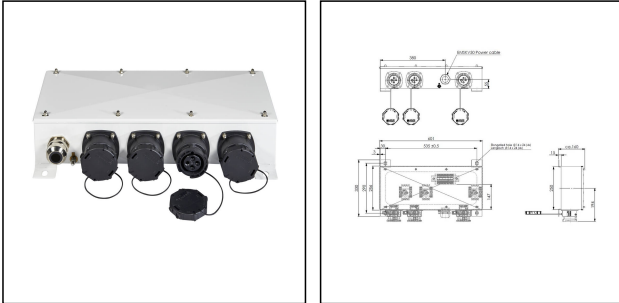

## VARITAIN® OneTouch ECO 03/FS/FS/32A/25kA

Reefer container socket 32A 25kA 440V 3h 3-gang, stainless steel, RAL 7035

Products may differ in size, colour and appearance to those shown. If you require further information or customisation, please contact us directly.

<b>WISKA-Order no.</b>	10104118
<b>Type</b>	VARITAIN® OneTouch ECO 03/FS/FS/32A/25kA
<b>Material</b>	Stainless steel 1.4301 (V2A)
<b>Material protective cap</b>	Polyamide
<b>Socket insert</b>	3 - poles + PE
<b>Number of sockets</b>	3
<b>Clock face position</b>	3h
<b>Breaking capacity</b>	25 kA
<b>Voltage max. (V)</b>	440 V
<b>Type of Voltage</b>	AC
<b>Current</b>	32 A
<b>Protection class</b>	IP56 / IP67
<b>Operational areas</b>	Outdoor
<b>Temp. range min</b>	-25 °C
<b>Temp. range max</b>	45 °C
<b>Type of cable gland</b>	EMSKV-RDE 50/EE45-33
<b>Mounting</b>	Wall, Surface mounting
<b>External dimensions LxWxH</b>	595x250x129mm
<b>Colour</b>	RAL 7035
<b>Weight</b>	11 kg
<b>Approval</b>	DNV-GL, BV
<b>Variations</b>	on request
<b>Tariff number</b>	85366990