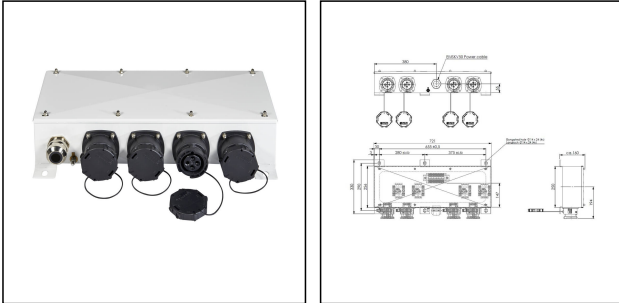

## VARITAIN® OneTouch ECO 04/FS/FS/32A/25kA

Reefer container socket 32A 25kA 440V 3h 4-gang, stainless steel, RAL 7035

Products may differ in size, colour and appearance to those shown. If you require further information or customisation, please contact us directly.

<b>WISKA-Order no.</b>	10104119
<b>Type</b>	VARITAIN® OneTouch ECO 04/FS/FS/32A/25kA
<b>Material</b>	Stainless steel 1.4301 (V2A)
<b>Material protective cap</b>	Polyamide
<b>Socket insert</b>	3 - poles + PE
<b>Number of sockets</b>	4
<b>Clock face position</b>	3h
<b>Breaking capacity</b>	25 kA
<b>Voltage max. (V)</b>	440 V
<b>Type of Voltage</b>	AC
<b>Current</b>	32 A
<b>Protection class</b>	IP56 / IP67
<b>Operational areas</b>	Outdoor
<b>Temp. range min</b>	-25 °C
<b>Temp. range max</b>	45 °C
<b>Type of cable gland</b>	EMSKV-RDE 50/EE45-33
<b>Mounting</b>	Surface mounting, Wall
<b>External dimensions LxWxH</b>	715x250x126mm
<b>Colour</b>	RAL 7035
<b>Weight</b>	13 kg
<b>Approval</b>	DNV-GL, BV
<b>Variations</b>	on request
<b>Tariff number</b>	85366990