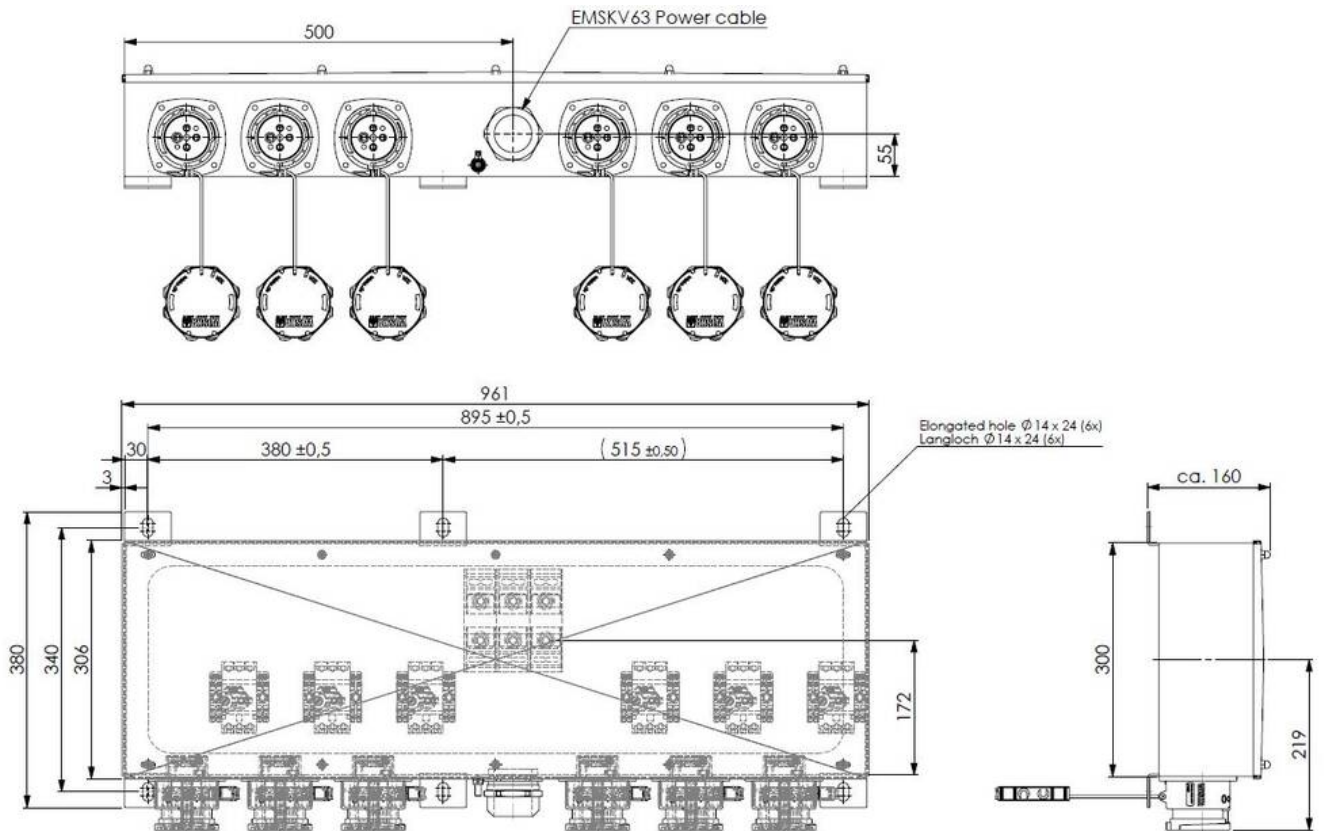

Your Contact:

WISKA Hoppmann GmbH

Kisdorfer Weg 28 · 24568 Kaltenkirchen · Germany

☎ +49-4191-508-0 · 📠 +49-4191-508-209

contact@wiska.de · www.wiska.com