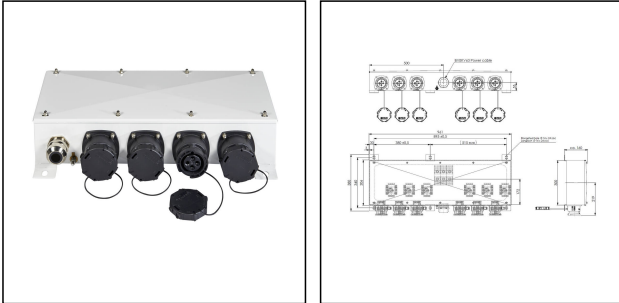

VARITAIN® OneTouch ECO 06/FS/FS/32A/25kA

Reefer container socket 32A 25kA 440V 3h 6-gang, stainless steel, RAL 7035

Products may differ in size, colour and appearance to those shown. If you require further information or customisation, please contact us directly.

WISKA-Order no.	10104120
Type	VARITAIN® OneTouch ECO 06/FS/FS/32A/25kA
Material	Stainless steel 1.4301 (V2A)
Material protective cap	Polyamide
Socket insert	3 - poles + PE
Number of sockets	6
Clock face position	3h
Breaking capacity	25 kA
Voltage max. (V)	440 V
Type of Voltage	AC
Current	32 A
Protection class	IP56 / IP67
Operational areas	Outdoor
Temp. range min	-25 °C
Temp. range max	45 °C
Type of cable gland	EMSKV-RDE 63/EE56-45
Mounting	Wall, Surface mounting
External dimensions LxWxH	955x300x129mm
Colour	RAL 7035
Weight	20 kg
Approval	BV, DNV-GL
Variations	on request
Tariff number	85366990