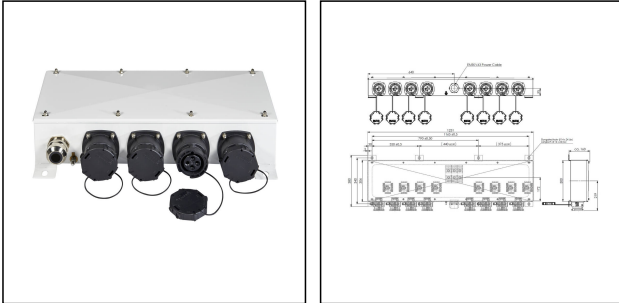

VARITAIN® OneTouch ECO 08/FS/FS/32A/25kA

Reefer container socket 32A 25kA 440V 3h 8-gang, stainless steel, RAL 7035

Products may differ in size, colour and appearance to those shown. If you require further information or customisation, please contact us directly.

WISKA-Order no.	10104122
Type	VARITAIN® OneTouch ECO 08/FS/FS/32A/25kA
Material	Stainless steel 1.4301 (V2A)
Material protective cap	Polyamide
Socket insert	3 - poles + PE
Number of sockets	8
Clock face position	3h
Breaking capacity	25 kA
Voltage max. (V)	440 V
Type of Voltage	AC
Current	32 A
Protection class	IP56 / IP67
Operational areas	Outdoor
Temp. range min	-25 °C
Temp. range max	45 °C
Type of cable gland	EMSKV-RDE 63/EE56-45
Mounting	Wall, Surface mounting
External dimensions LxWxH	1225x300x126mm
Colour	RAL 7035
Weight	28 kg
Approval	DNV-GL, BV
Variations	on request
Tariff number	85366990