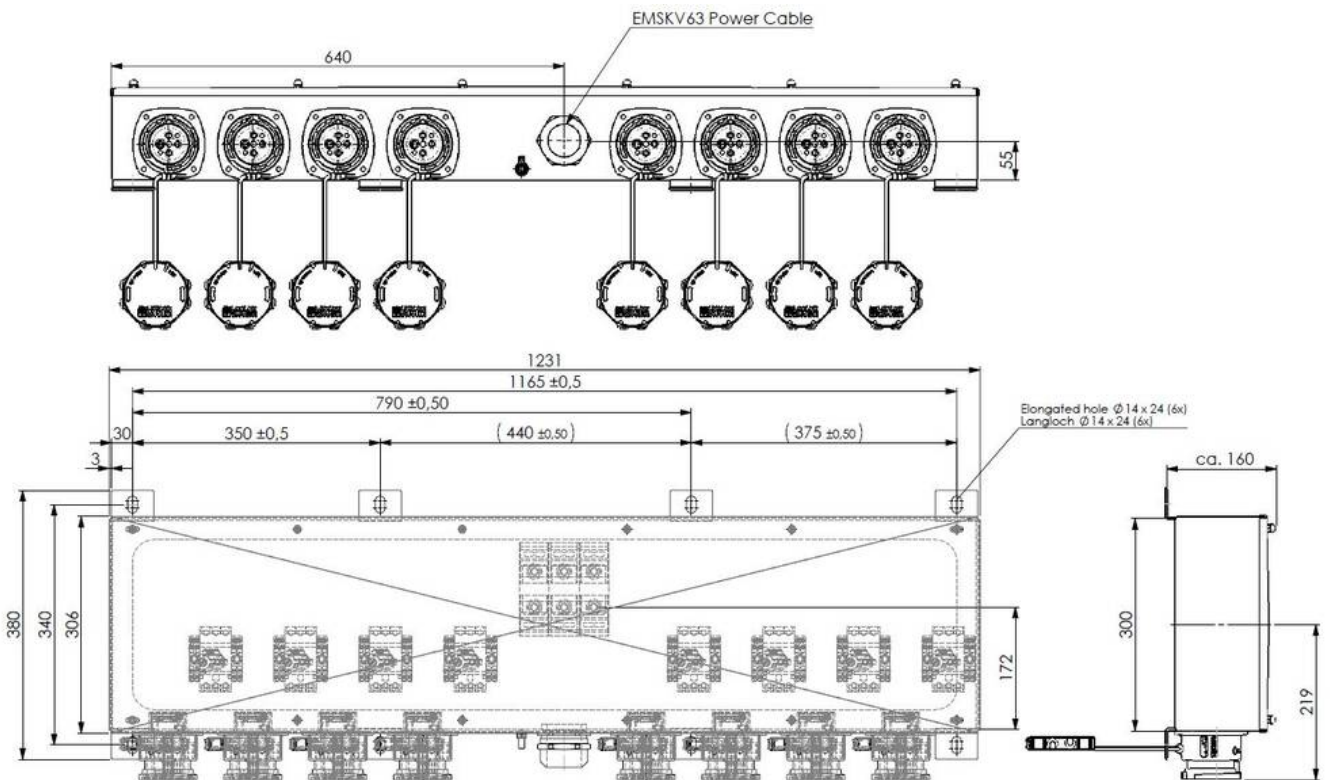

Your Contact:

WISKA Hoppmann GmbH

Kisdorfer Weg 28 · 24568 Kaltenkirchen · Germany

☎ +49-4191-508-0 · 📠 +49-4191-508-209

contact@wiska.de · www.wiska.com