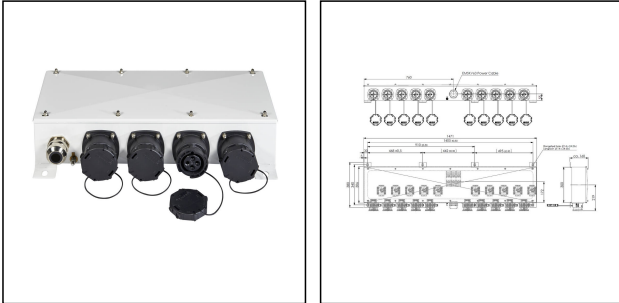

## VARITAIN® OneTouch ECO 10/FS/FS/32A/25kA

Reefer container socket 32A 25kA 440V 3h 10-gang, stainless steel, RAL 7035

Products may differ in size, colour and appearance to those shown. If you require further information or customisation, please contact us directly.

<b>WISKA-Order no.</b>	10104124
<b>Type</b>	VARITAIN® OneTouch ECO 10/FS/FS/32A/25kA
<b>Material</b>	Stainless steel 1.4301 (V2A)
<b>Material protective cap</b>	Polyamide
<b>Socket insert</b>	3 - poles + PE
<b>Number of sockets</b>	10
<b>Clock face position</b>	3h
<b>Breaking capacity</b>	25 kA
<b>Voltage max. (V)</b>	440 V
<b>Type of Voltage</b>	AC
<b>Current</b>	32 A
<b>Protection class</b>	IP56 / IP67
<b>Operational areas</b>	Outdoor
<b>Temp. range min</b>	-25 °C
<b>Temp. range max</b>	45 °C
<b>Type of cable gland</b>	EMSKV-RDE 63/EE56-45
<b>Mounting</b>	Surface mounting, Wall
<b>External dimensions LxWxH</b>	1465x300x126mm
<b>Colour</b>	RAL 7035
<b>Weight</b>	34 kg
<b>Approval</b>	DNV-GL, BV
<b>Variations</b>	on request
<b>Tariff number</b>	85366990