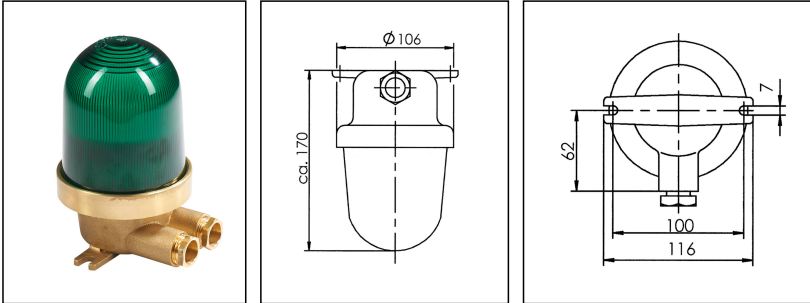

1131/CR/gn/mT/1974-1xZ14

HNA standard light max. 60W E27, brass, cover green with dropehole, IP56

Products may differ in size, colour and appearance to those shown. If you require further information or customisation, please contact us directly.

WISKA-Order no.	10104419
Type	1131/CR/gn/mT/1974-1xZ14
Material	Brass
Material globe/diffuser	Polycarbonate
Globe colour	Green
Wattage	60 W
Voltage	230 V
Type of Voltage	AC
Protection class	IP56
Temp. range min	-25 °C
Temp. range max	45 °C
Lampholder	E27
Number of lampholder	1 ST
Lightsource	variable (E27)
Bulb shape	Rod shaped
Type of cable gland	M24x1,5 Z 14 / 12-14,5mm
Material cable gland	Brass
Using for cable gland	
Type of cable	armoured
Ø cable diameter min	12 mm
Ø cable diameter max	14,5 mm
Mounting	Surface mounting, Ceiling, Upside down
Weight	0,89 kg
Approval	DNV-GL, RMRS